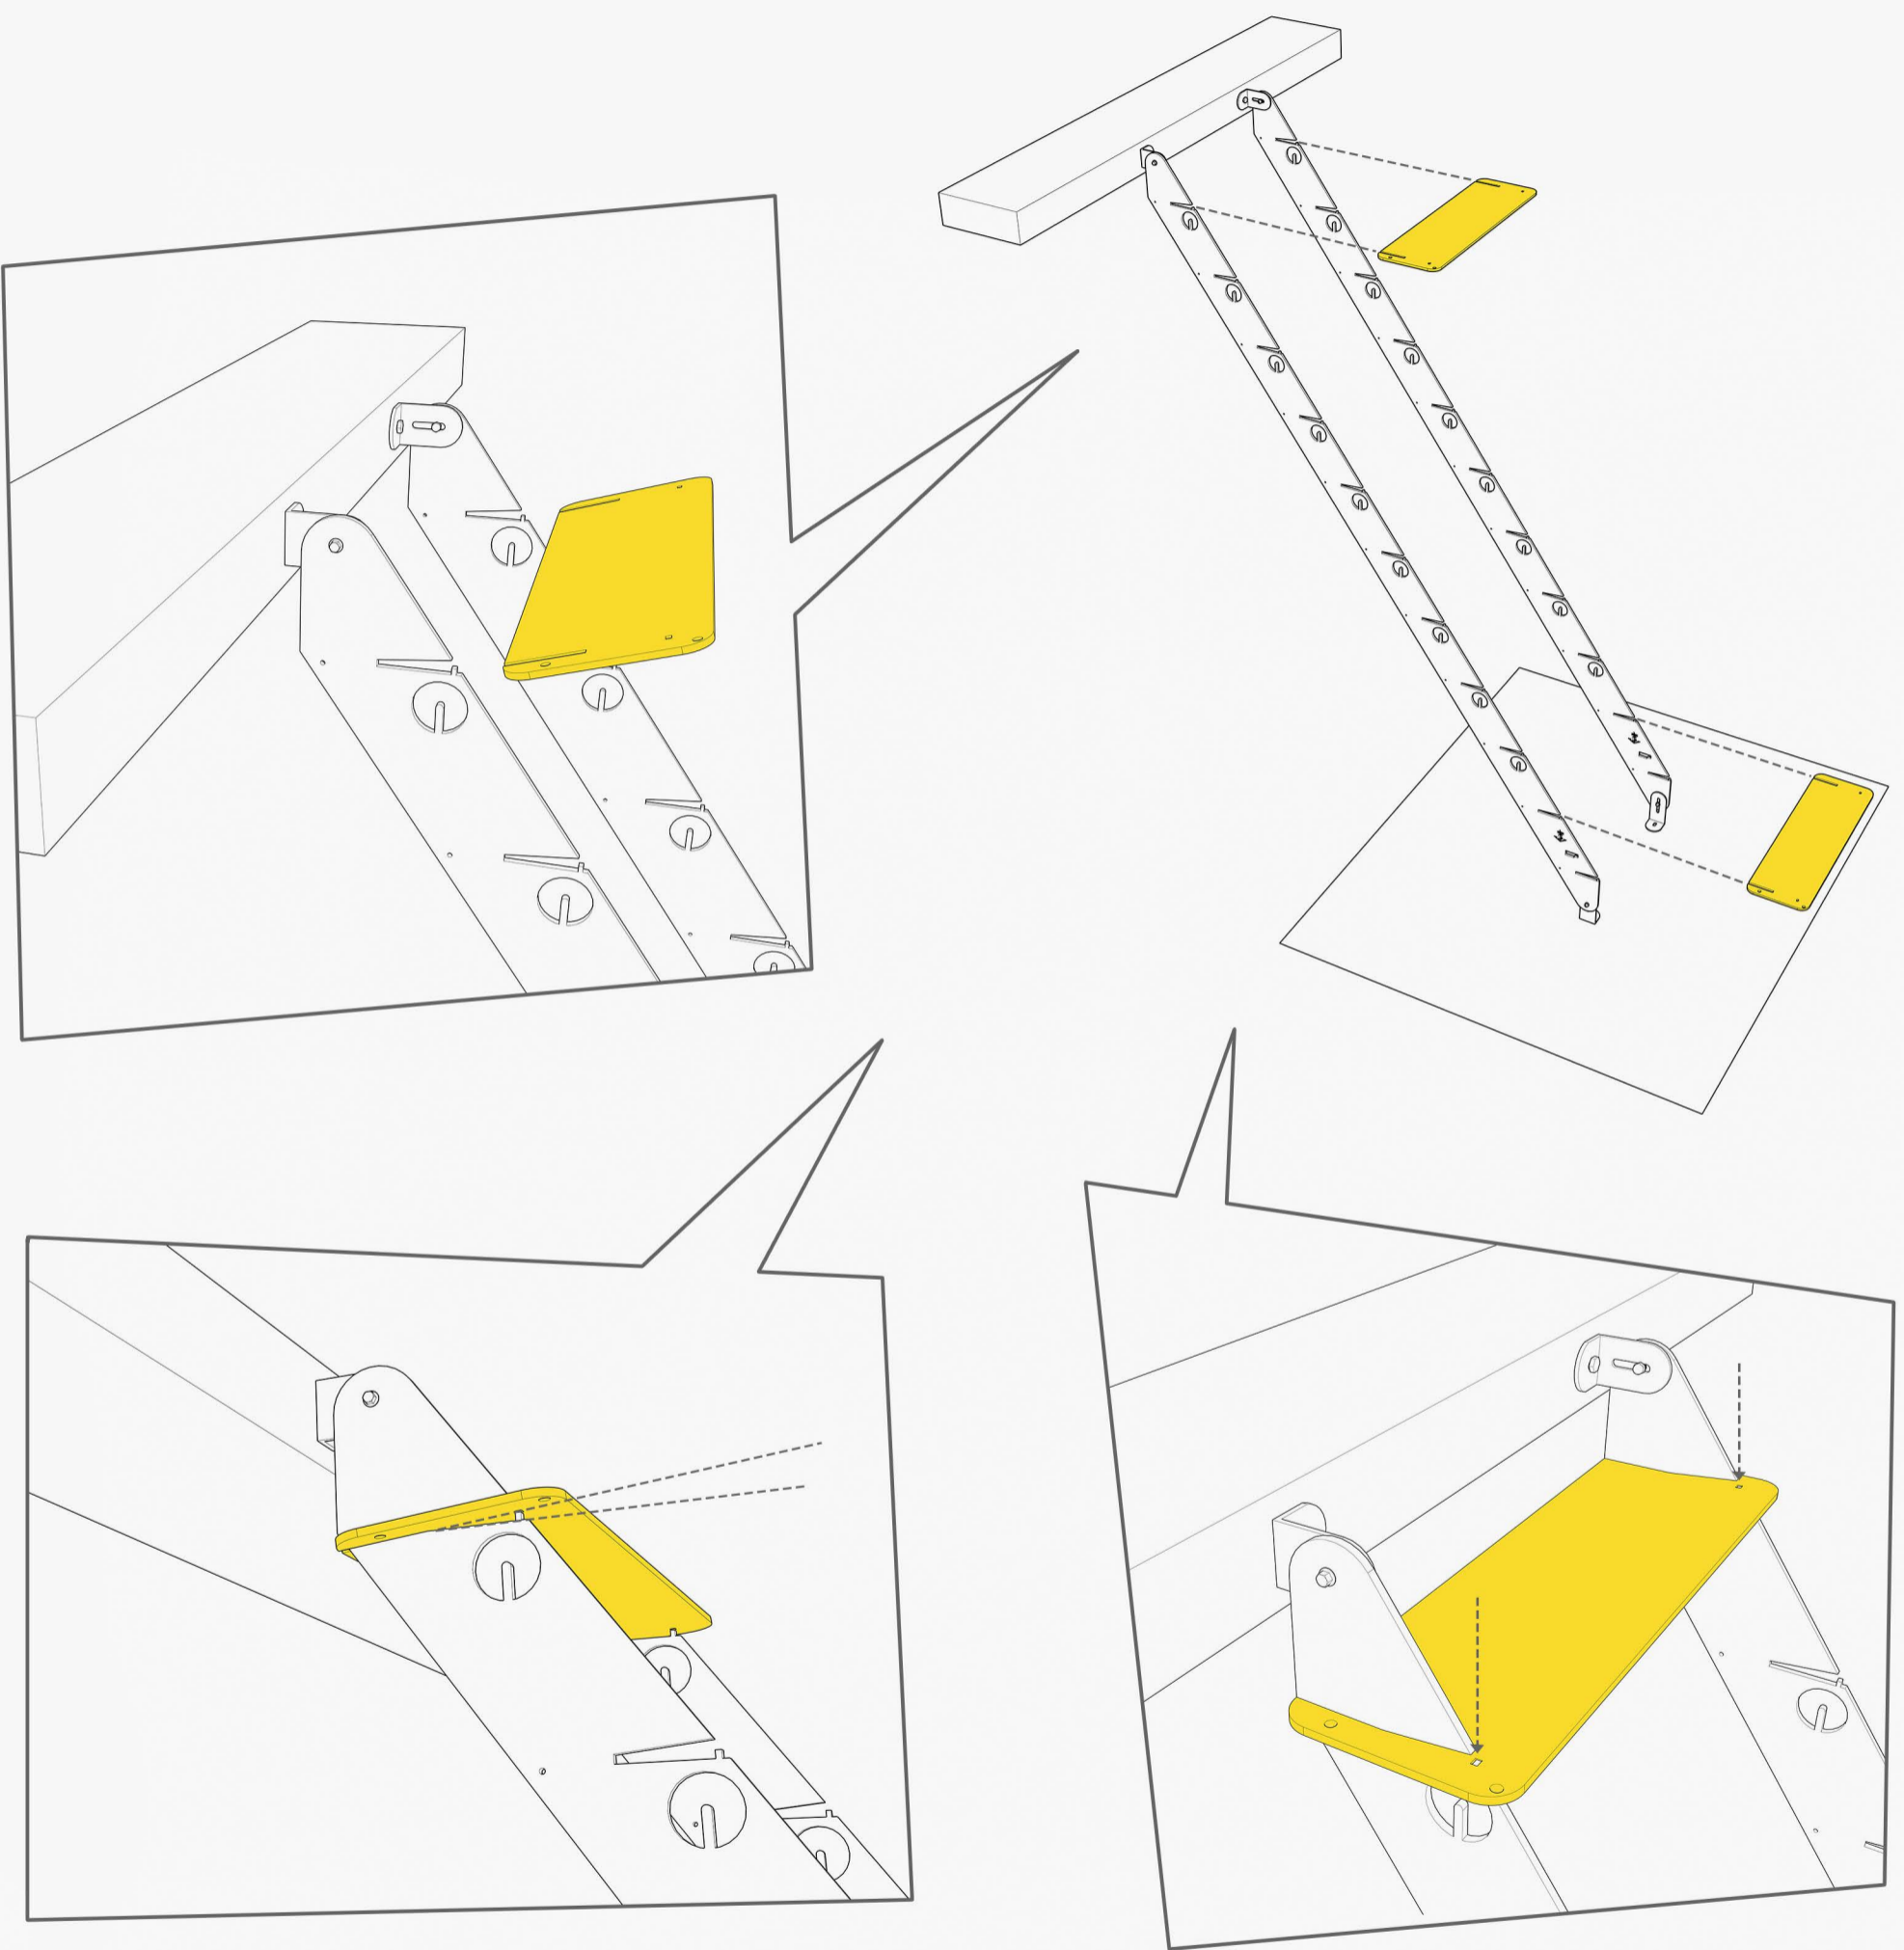

WASSERWAAGE

SCHRAUBEN-
SCHLÜSSEL

SCHLAGSCHRAUBER

FLACHZANGE

SCHRAUBENZIEHER
ALS HEBEL ZUM SPANNEN DER SEILSPANNNER

STAHLWINKEL 2x

STAHLWINKEL 2x

SCHRAUBE MIT
MUTTER 4x

EDENSTAHLSEIL 2x

CLIMB IT! DESIGNED BY GERD STRENG
BUILT BY SPITZBART TREPPEN

CLIMB IT! DESIGNED BY GERD STRENG
BUILT BY SPITZBART TREPPEN

CLIMB IT! DESIGNED BY GERD STRENG
BUILT BY SPITZBART TREPPEN

CLIMB ITI DESIGNED BY GERD STRENG
BUILT BY SPITZBART TREPPEN