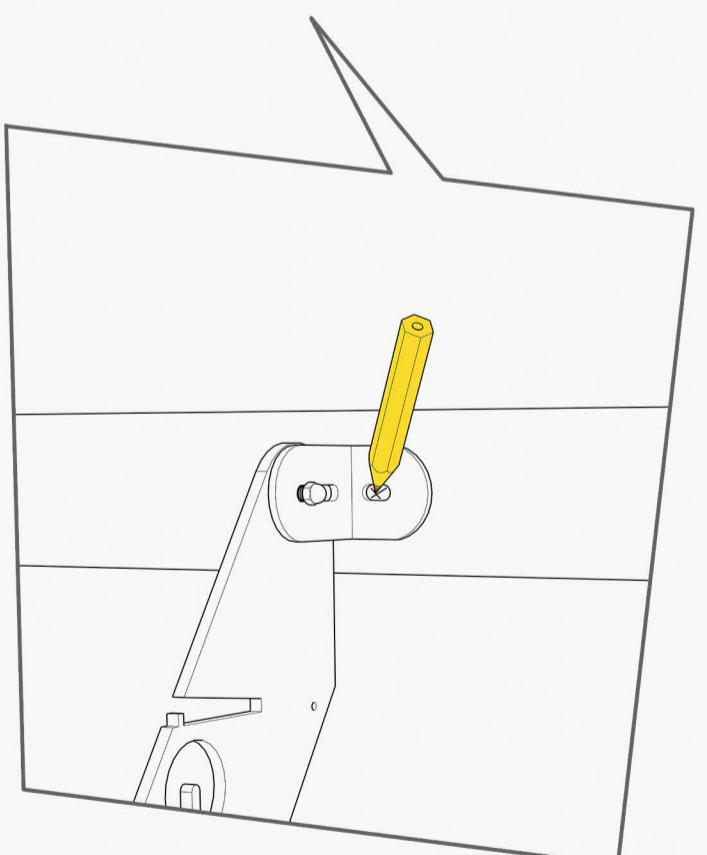

WASSERWAAGE

SCHRAUBEN-
SCHLÜSSEL

SCHLAGSCHRAUBER

FLACHZANGE

SCHRAUBENZIEHER
ALS HEBEL ZUM SPANNEN DER SEILSPANNNER

STAHLWINKEL 2x

STAHLWINKEL 2x

SCHRAUBE MIT
MUTTER 4x

EDENSTAHLSEIL 2x

CLIMB IT! DESIGNED BY GERD STRENG
BUILT BY SPITZBART TREPPEN

CLIMB IT! DESIGNED BY GERD STRENG
BUILT BY SPITZBART TREPPEN

CLIMB IT! DESIGNED BY GERD STRENG
BUILT BY SPITZBART TREPPEN

CLIMB ITI DESIGNED BY GERD STRENG
BUILT BY SPITZBART TREPPEN