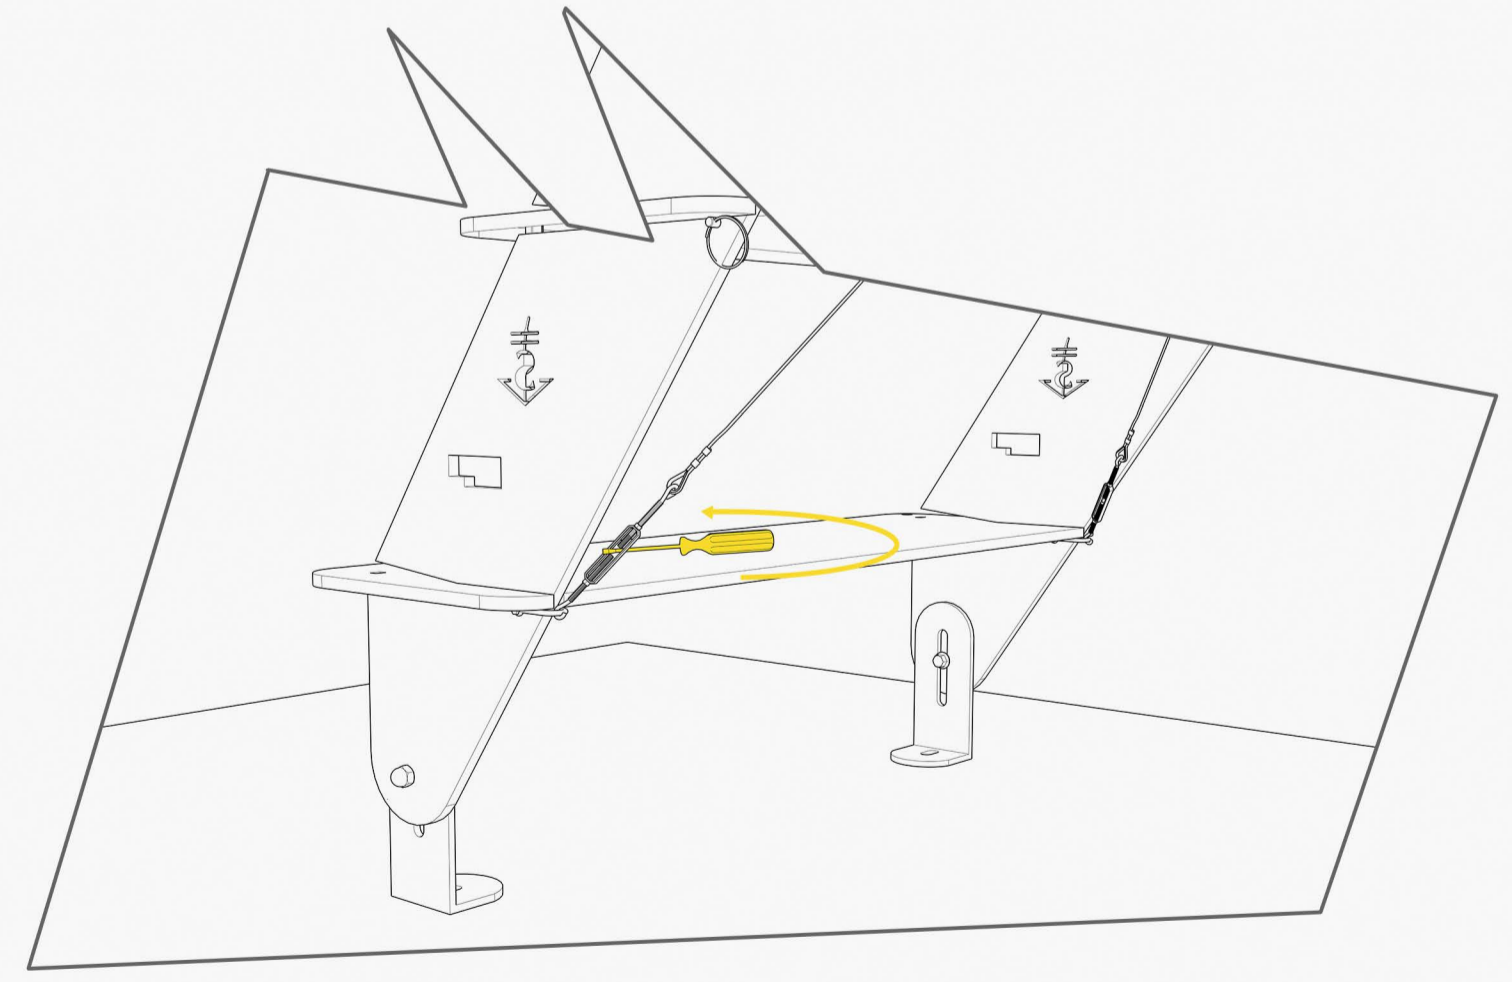

**CLIMB
IT!**
DESIGNED BY GERD STRENG
BUILT BY SPITZBART TREPPEN