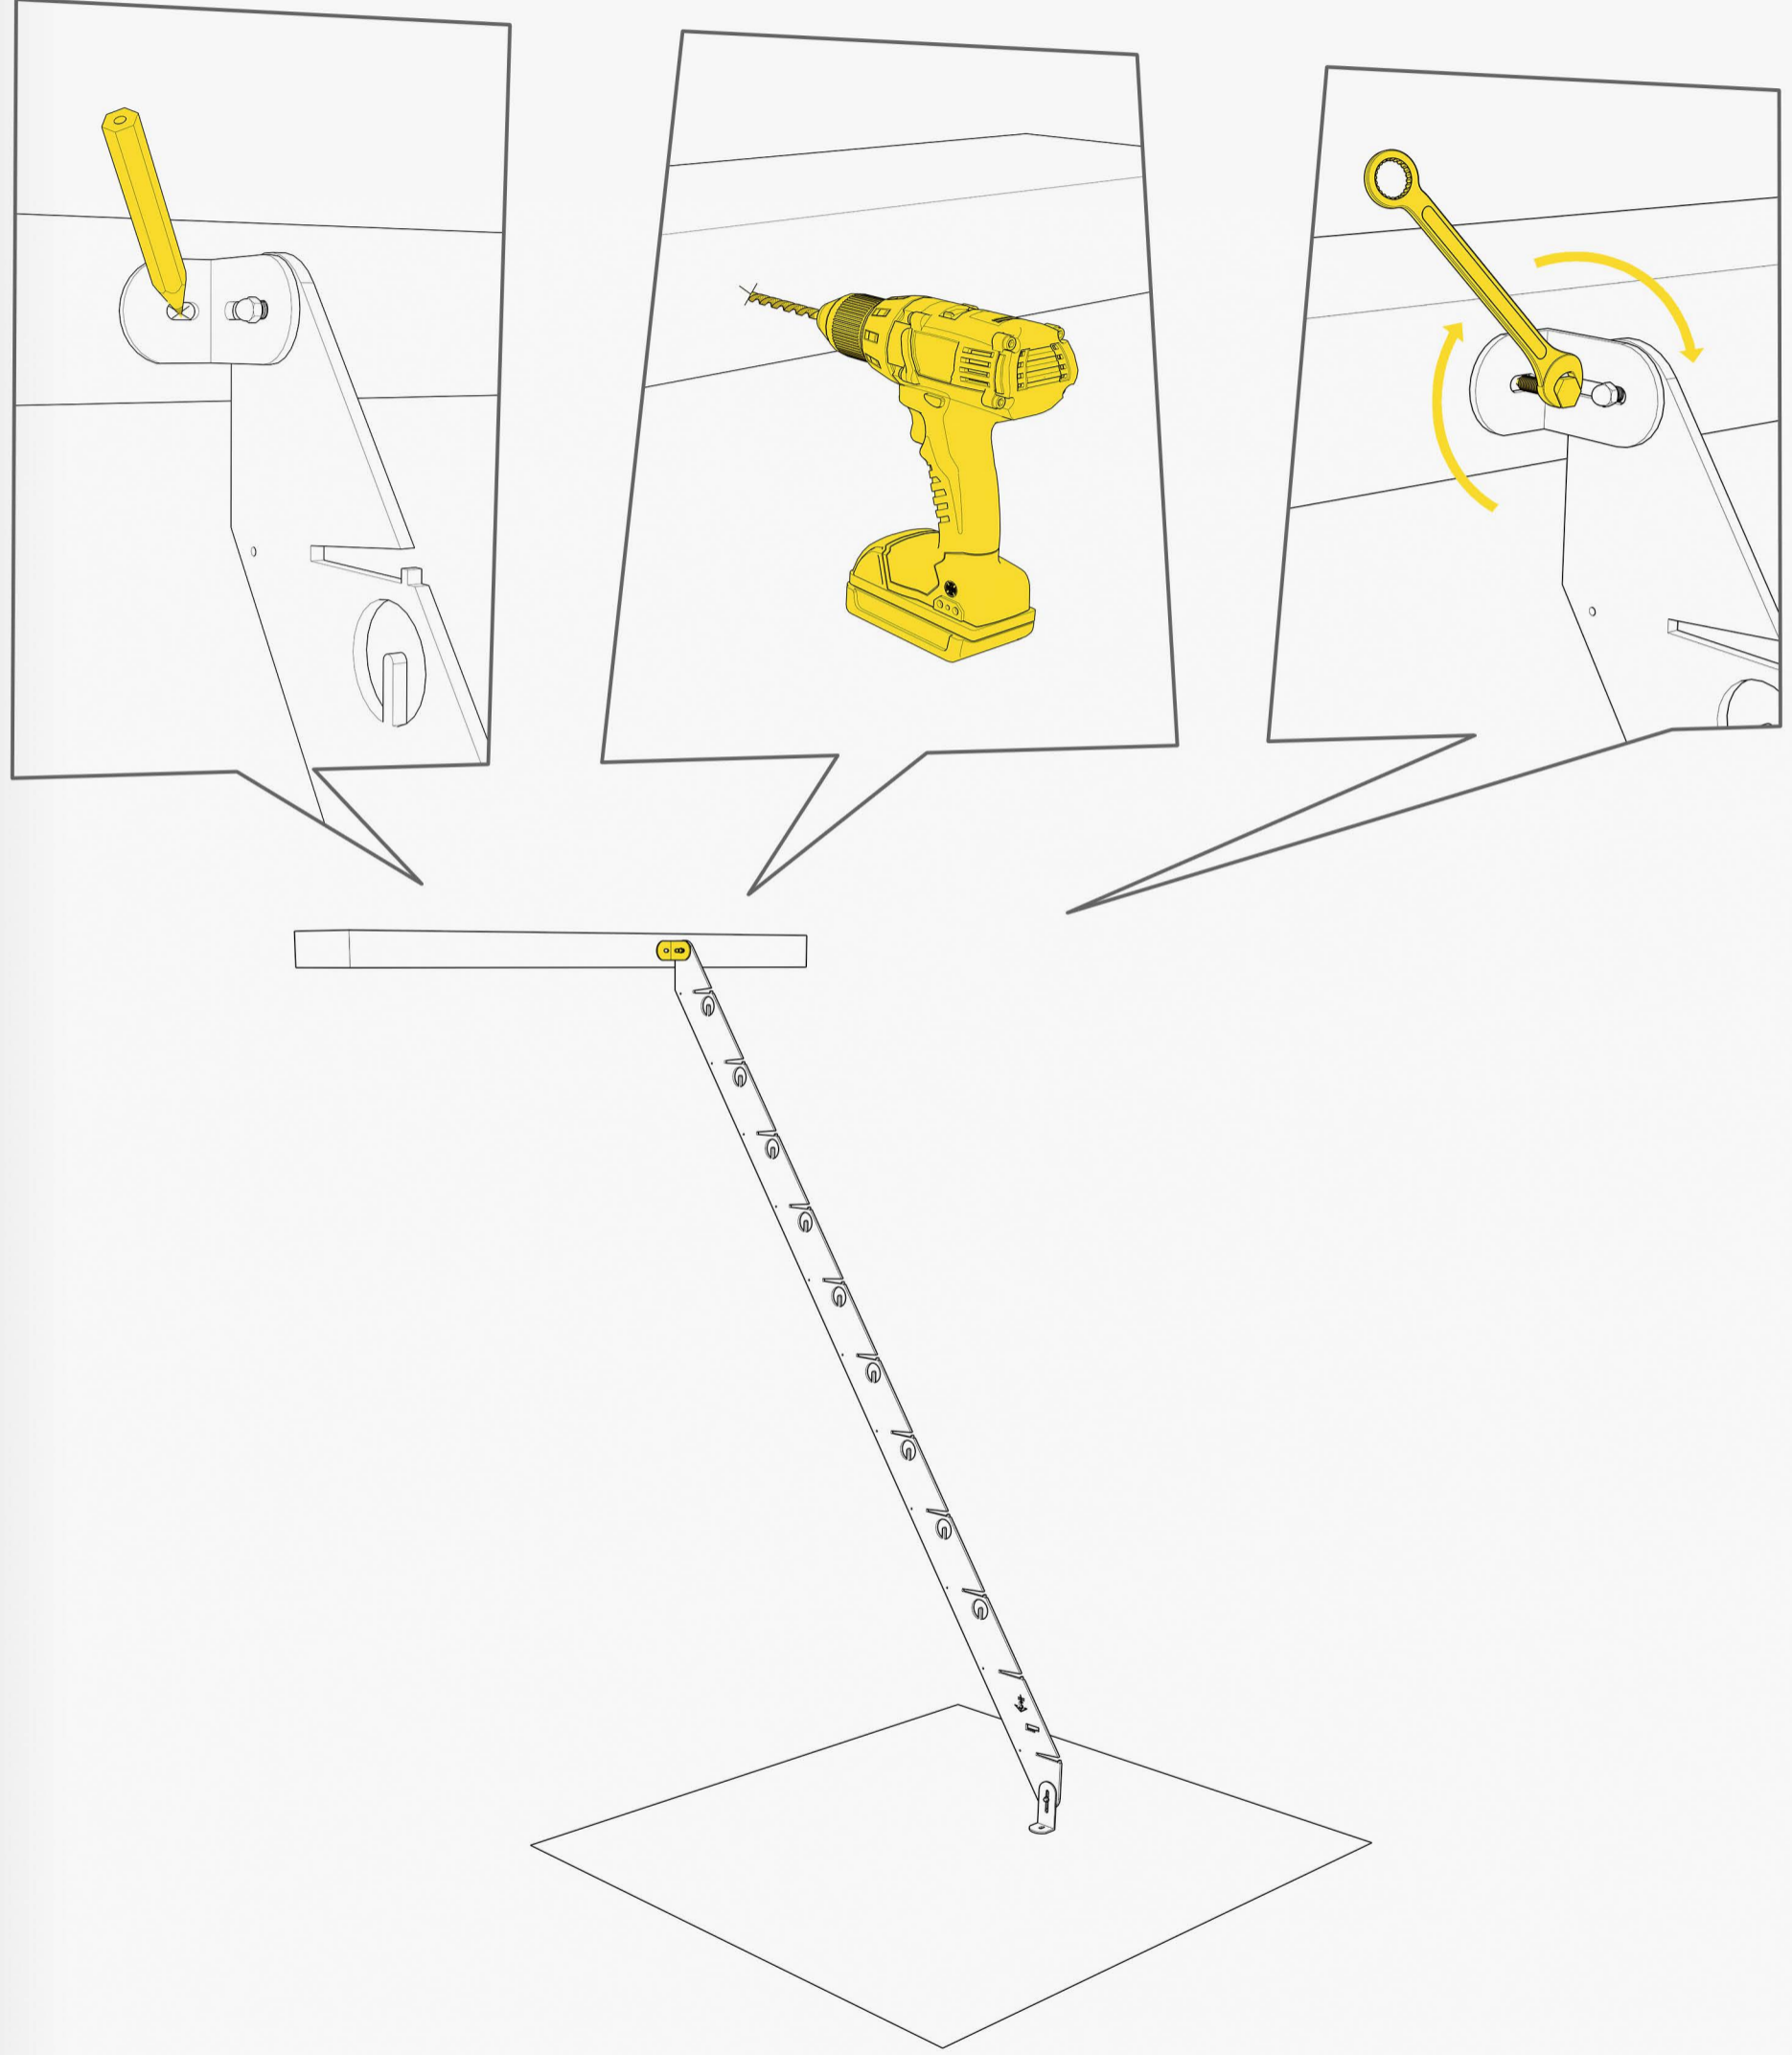

WASSERWAAGE

SCHRAUBEN-
SCHLÜSSEL

SCHLAGSCHRAUBER

FLACHZANGE

SCHRAUBENZIEHER
ALS HEBEL ZUM SPANNEN DER SEILSPANNNER

STAHLWINKEL 2x

STAHLWINKEL 2x

SCHRAUBE MIT
MUTTER 4x

SCHRAUBEN 4x

KAUSCHEN 4x

SCHÄKEL 6x

SPLINTE 16x

SEILKLEMME 4x

SEILSPANNER 4x

TRITTSSTUFEN 11x

SEITENWANGEN 2x

EDENSTAHLSEIL 2x

CLIMB IT! DESIGNED BY GERD STRENG
BUILT BY SPITZBART TREPPEN

CLIMB IT! DESIGNED BY GERD STRENG
BUILT BY SPITZBART TREPPEN

CLIMB IT! DESIGNED BY GERD STRENG
BUILT BY SPITZBART TREPPEN

CLIMB ITI DESIGNED BY GERD STRENG
BUILT BY SPITZBART TREPPEN