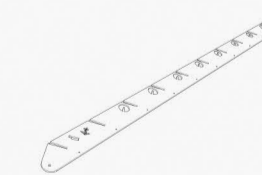

WASSERWAAGE

SCHRAUBEN-
SCHLÜSSEL

SCHLAGSCHRAUBER

FLACHZANGE

SCHRAUBENZIEHER
ALS HEBEL ZUM SPANNEN DER SEILSPANNNER

STAHLWINKEL 2x

STAHLWINKEL 2x

SCHRAUBE MIT
MUTTER 4x

SCHRAUBEN 4x

KAUSCHEN 4x

SCHÄKEL 6x

SPLINTE 16x

SEILKLEMME 4x

SEILSPANNER 4x

TRITTSSTUFEN 11x

SEITENWANGEN 2x

EDENSTAHLSEIL 2x

CLIMB IT! DESIGNED BY GERD STRENG
BUILT BY SPITZBART TREPPEN

CLIMB IT! DESIGNED BY GERD STRENG
BUILT BY SPITZBART TREPPEN

CLIMB IT! DESIGNED BY GERD STRENG
BUILT BY SPITZBART TREPPEN

CLIMB ITI DESIGNED BY GERD STRENG
BUILT BY SPITZBART TREPPEN