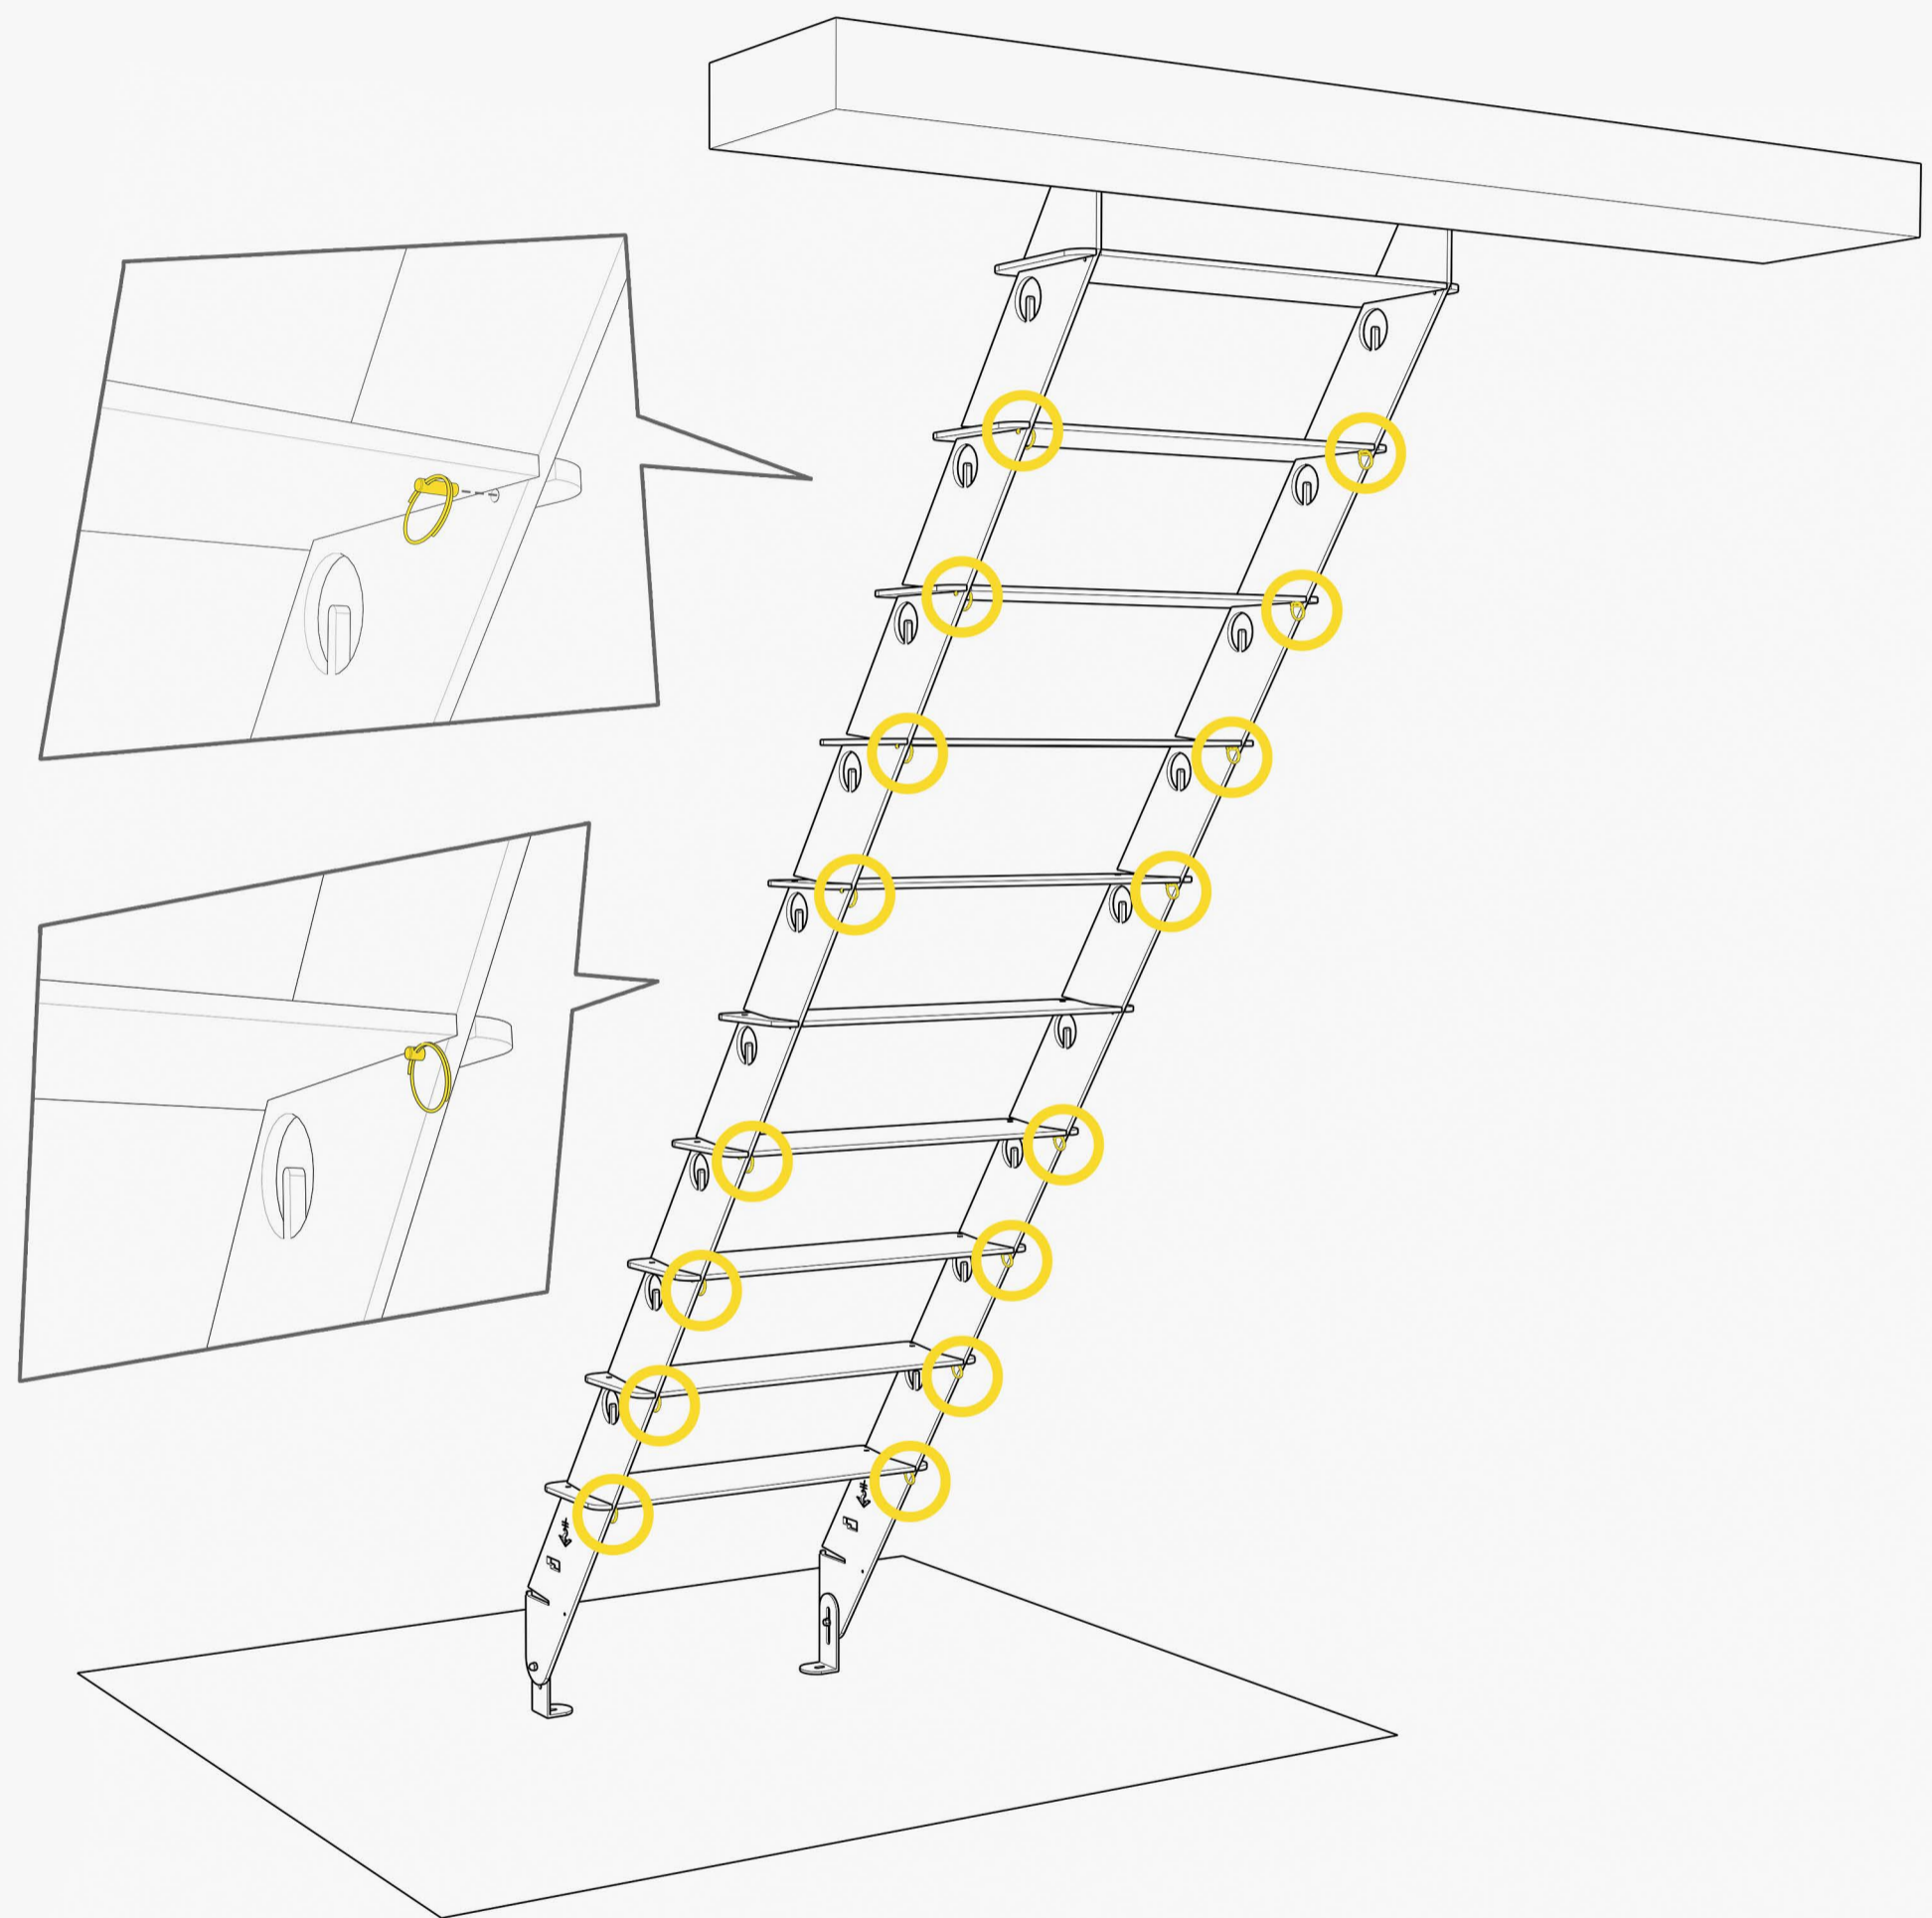

WASSERWAAGE

SCHRAUBEN-
SCHLÜSSEL

SCHLAGSCHRAUBER

FLACHZANGE

SCHRAUBENZIEHER
ALS HEBEL ZUM SPANNEN DER SEILSPANNNER

STAHLWINKEL 2x

STAHLWINKEL 2x

SCHRAUBE MIT
MUTTER 4x

SCHRAUBEN 4x

KAUSCHEN 4x

SCHÄKEL 6x

SPLINTE 16x

SEILKLEMME 4x

SEILSPANNER 4x

TRITTSSTUFEN 11x

SEITENWANGEN 2x

EDENSTAHLSEIL 2x

CLIMB IT! DESIGNED BY GERD STRENG
BUILT BY SPITZBART TREPPEN

CLIMB IT! DESIGNED BY GERD STRENG
BUILT BY SPITZBART TREPPEN

CLIMB IT! DESIGNED BY GERD STRENG
BUILT BY SPITZBART TREPPEN

CLIMB ITI DESIGNED BY GERD STRENG
BUILT BY SPITZBART TREPPEN