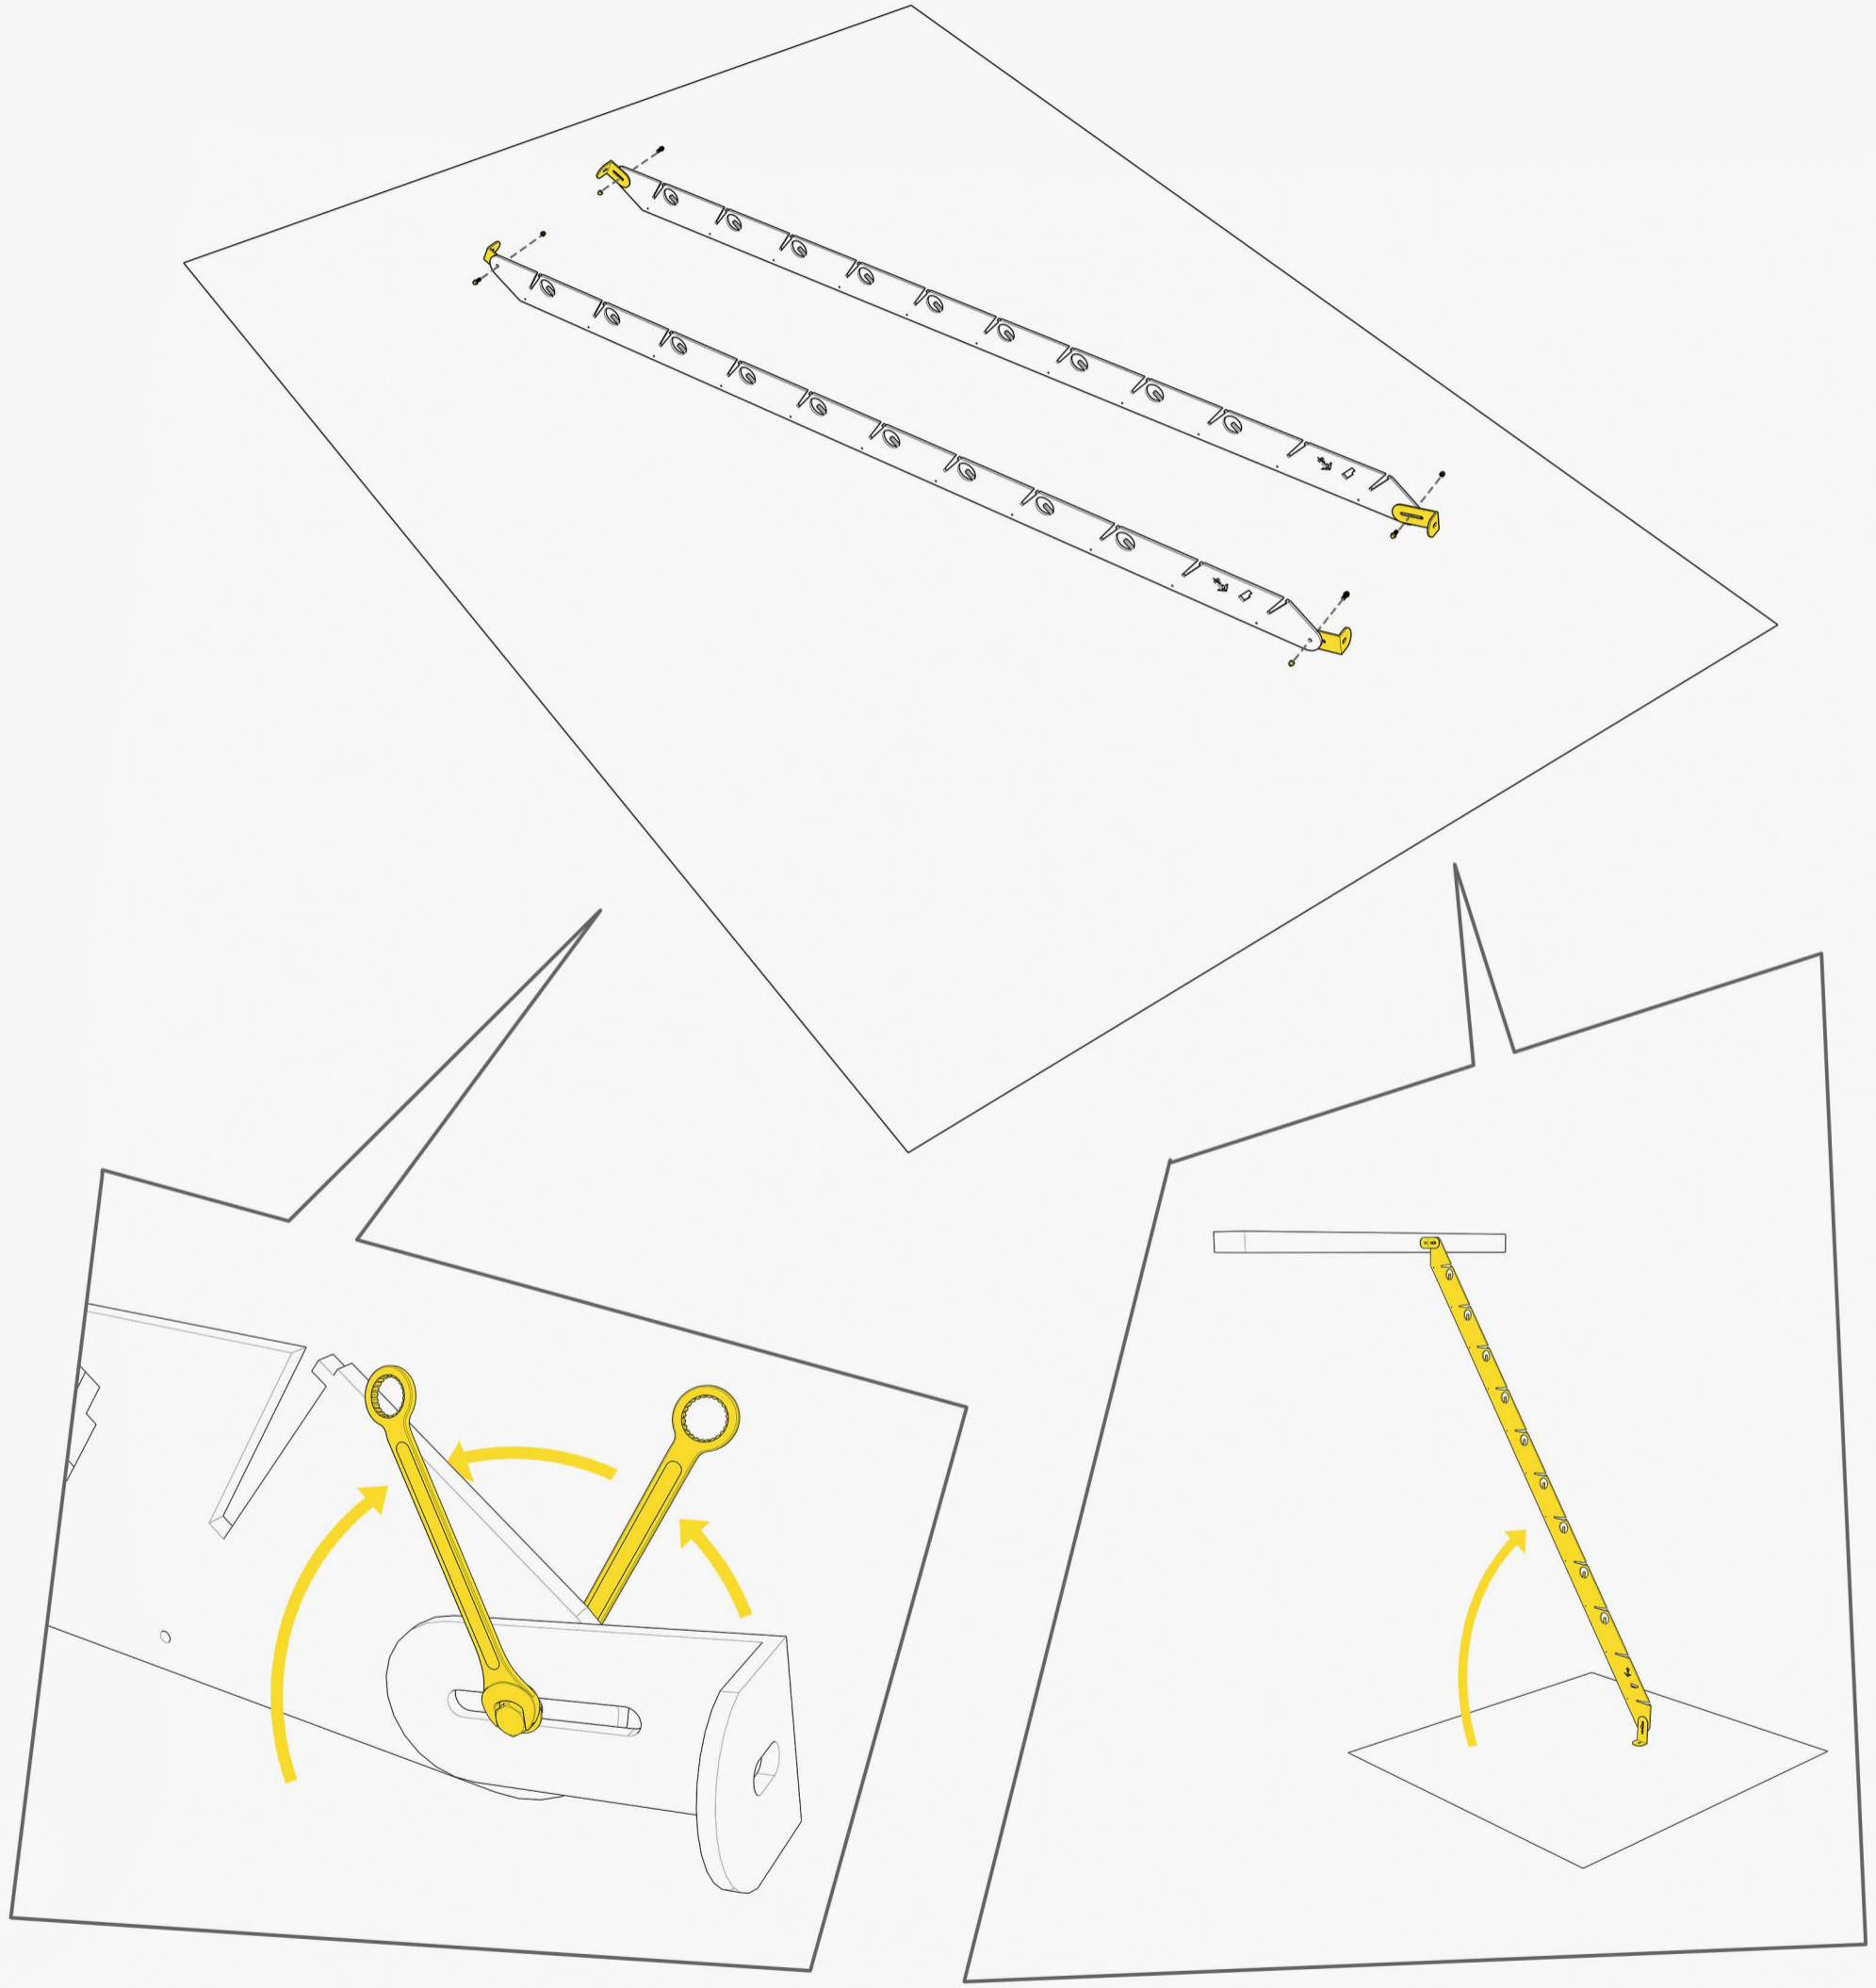

WASSERWAAGE

SCHRAUBEN-
SCHLÜSSEL

SCHLAGSCHRAUBER

FLACHZANGE

SCHRAUBENZIEHER
ALS HEBEL ZUM SPANNEN DER SEILSPANNNER

STAHLWINKEL 2x

STAHLWINKEL 2x

SCHRAUBE MIT
MUTTER 4x

SCHRAUBEN 4x

KAUSCHEN 4x

SCHÄKEL 6x

SPLINTE 16x

SEILKLEMME 4x

SEILSPANNER 4x

TRITTSSTUFEN 11x

SEITENWANGEN 2x

EDENSTAHLSEIL 2x

CLIMB IT! DESIGNED BY GERD STRENG
BUILT BY SPITZBART TREPPEN

CLIMB IT! DESIGNED BY GERD STRENG
BUILT BY SPITZBART TREPPEN

CLIMB IT! DESIGNED BY GERD STRENG
BUILT BY SPITZBART TREPPEN

CLIMB ITI DESIGNED BY GERD STRENG
BUILT BY SPITZBART TREPPEN