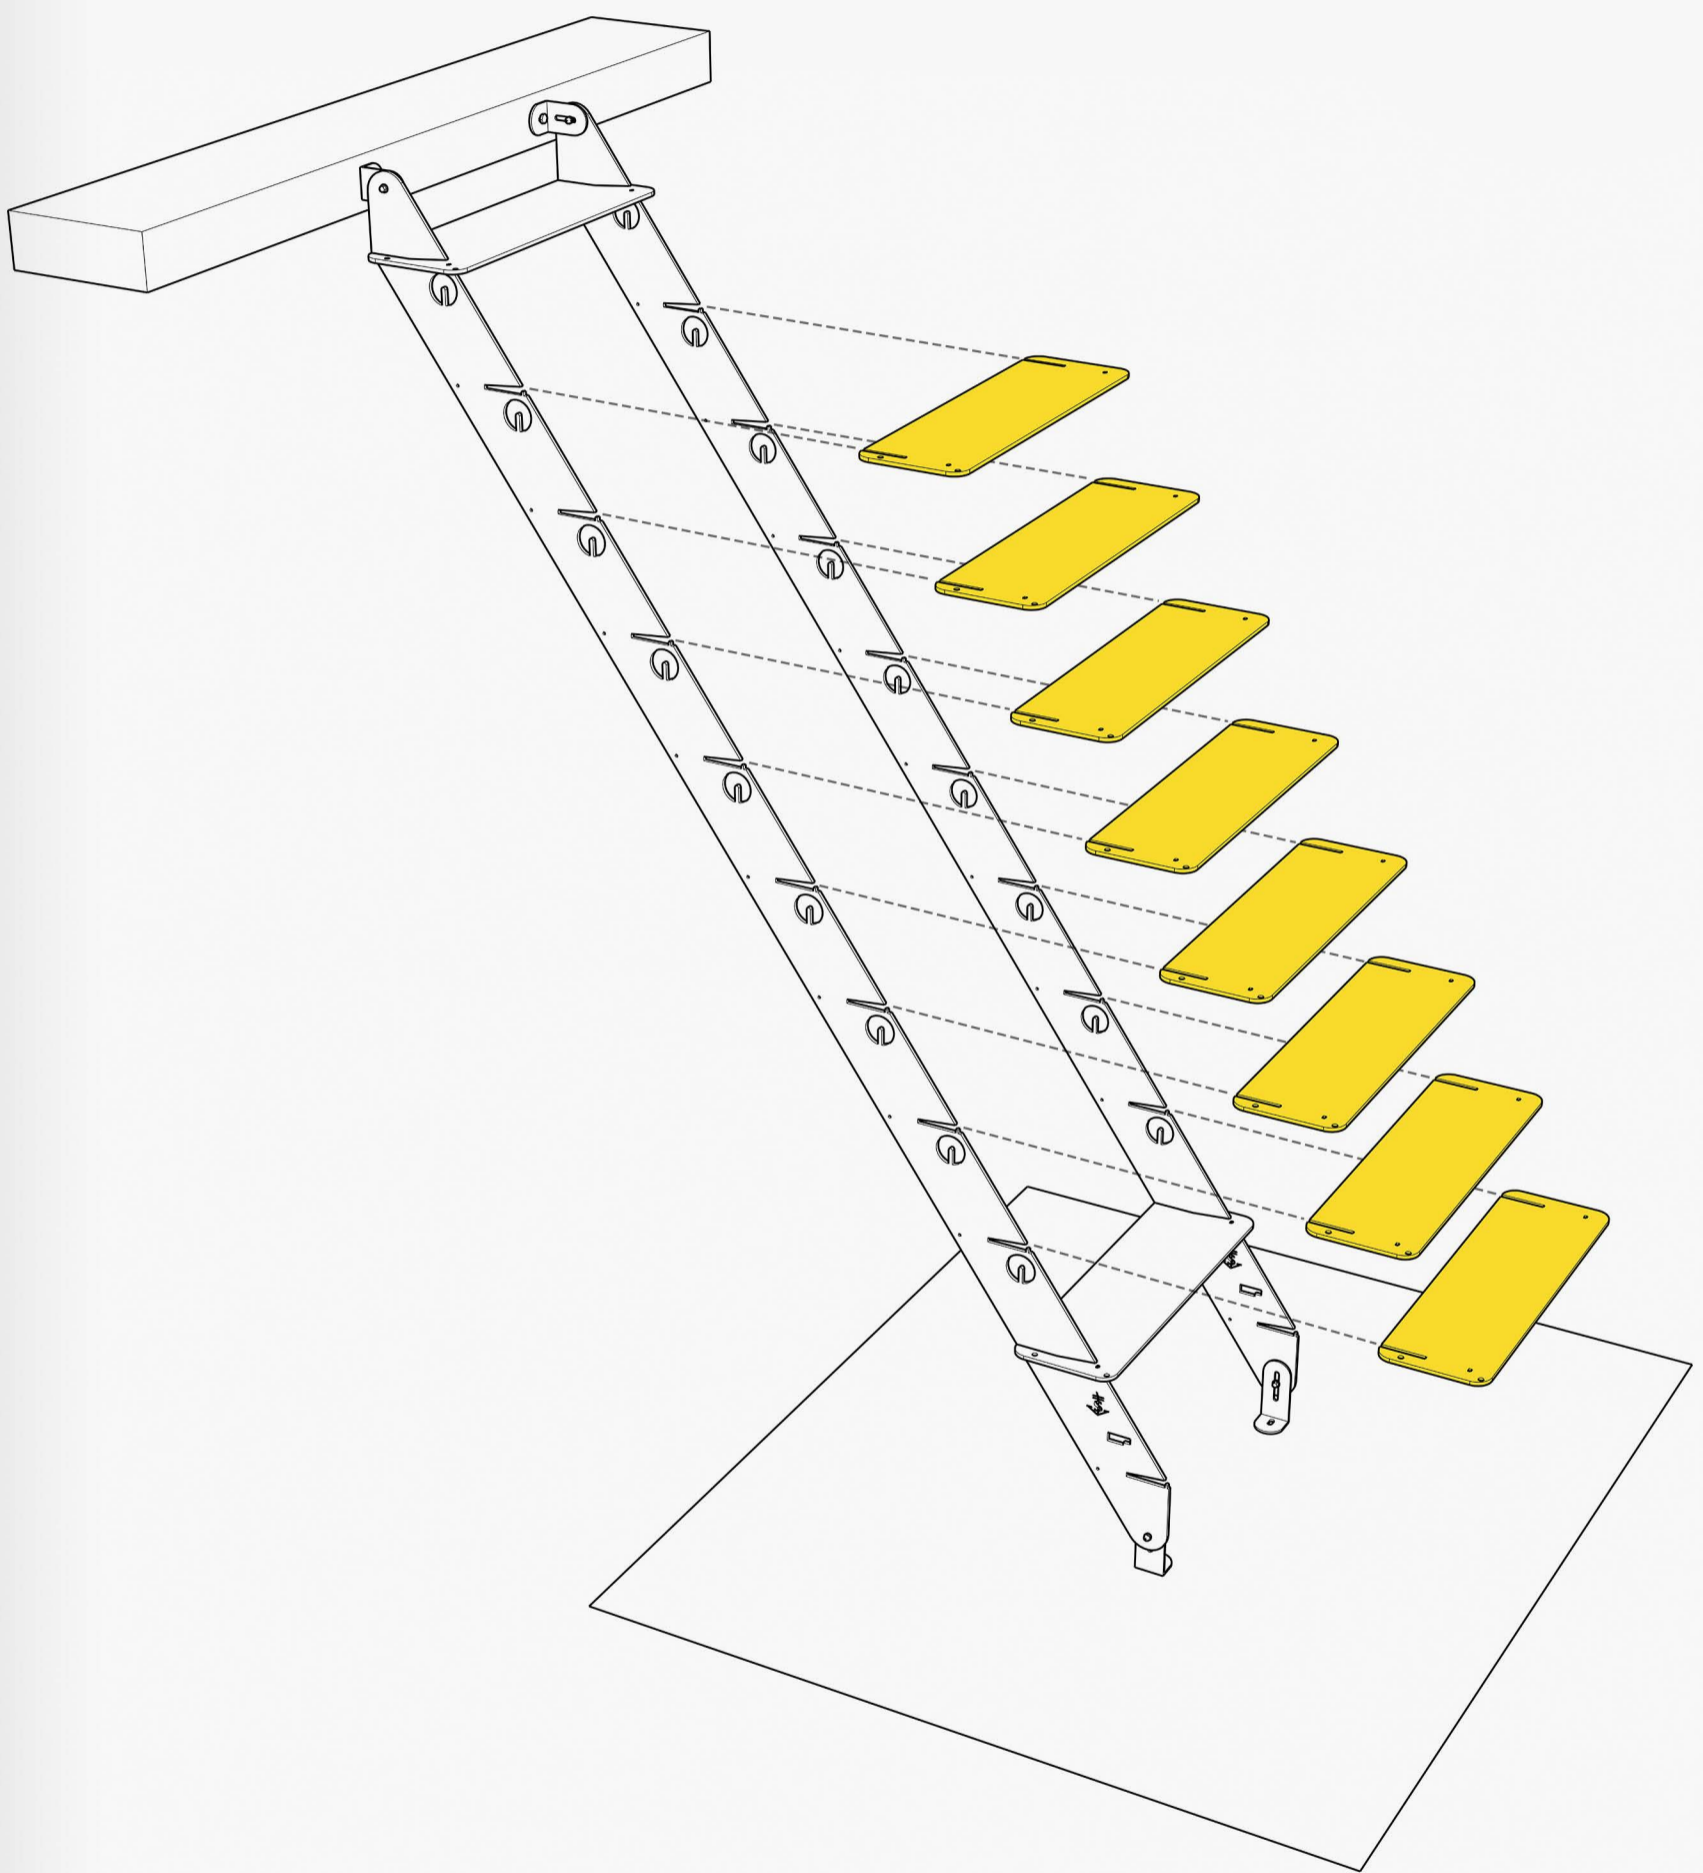

WASSERWAAGE

SCHRAUBEN-
SCHLÜSSEL

SCHLAGSCHRAUBER

FLACHZANGE

SCHRAUBENZIEHER
ALS HEBEL ZUM SPANNEN DER SEILSPANNNER

STAHLWINKEL 2x

STAHLWINKEL 2x

SCHRAUBE MIT
MUTTER 4x

EDENSTAHLSEIL 2x

CLIMB IT! DESIGNED BY GERD STRENG
BUILT BY SPITZBART TREPPEN

CLIMB IT! DESIGNED BY GERD STRENG
BUILT BY SPITZBART TREPPEN

CLIMB IT! DESIGNED BY GERD STRENG
BUILT BY SPITZBART TREPPEN

CLIMB ITI DESIGNED BY GERD STRENG
BUILT BY SPITZBART TREPPEN