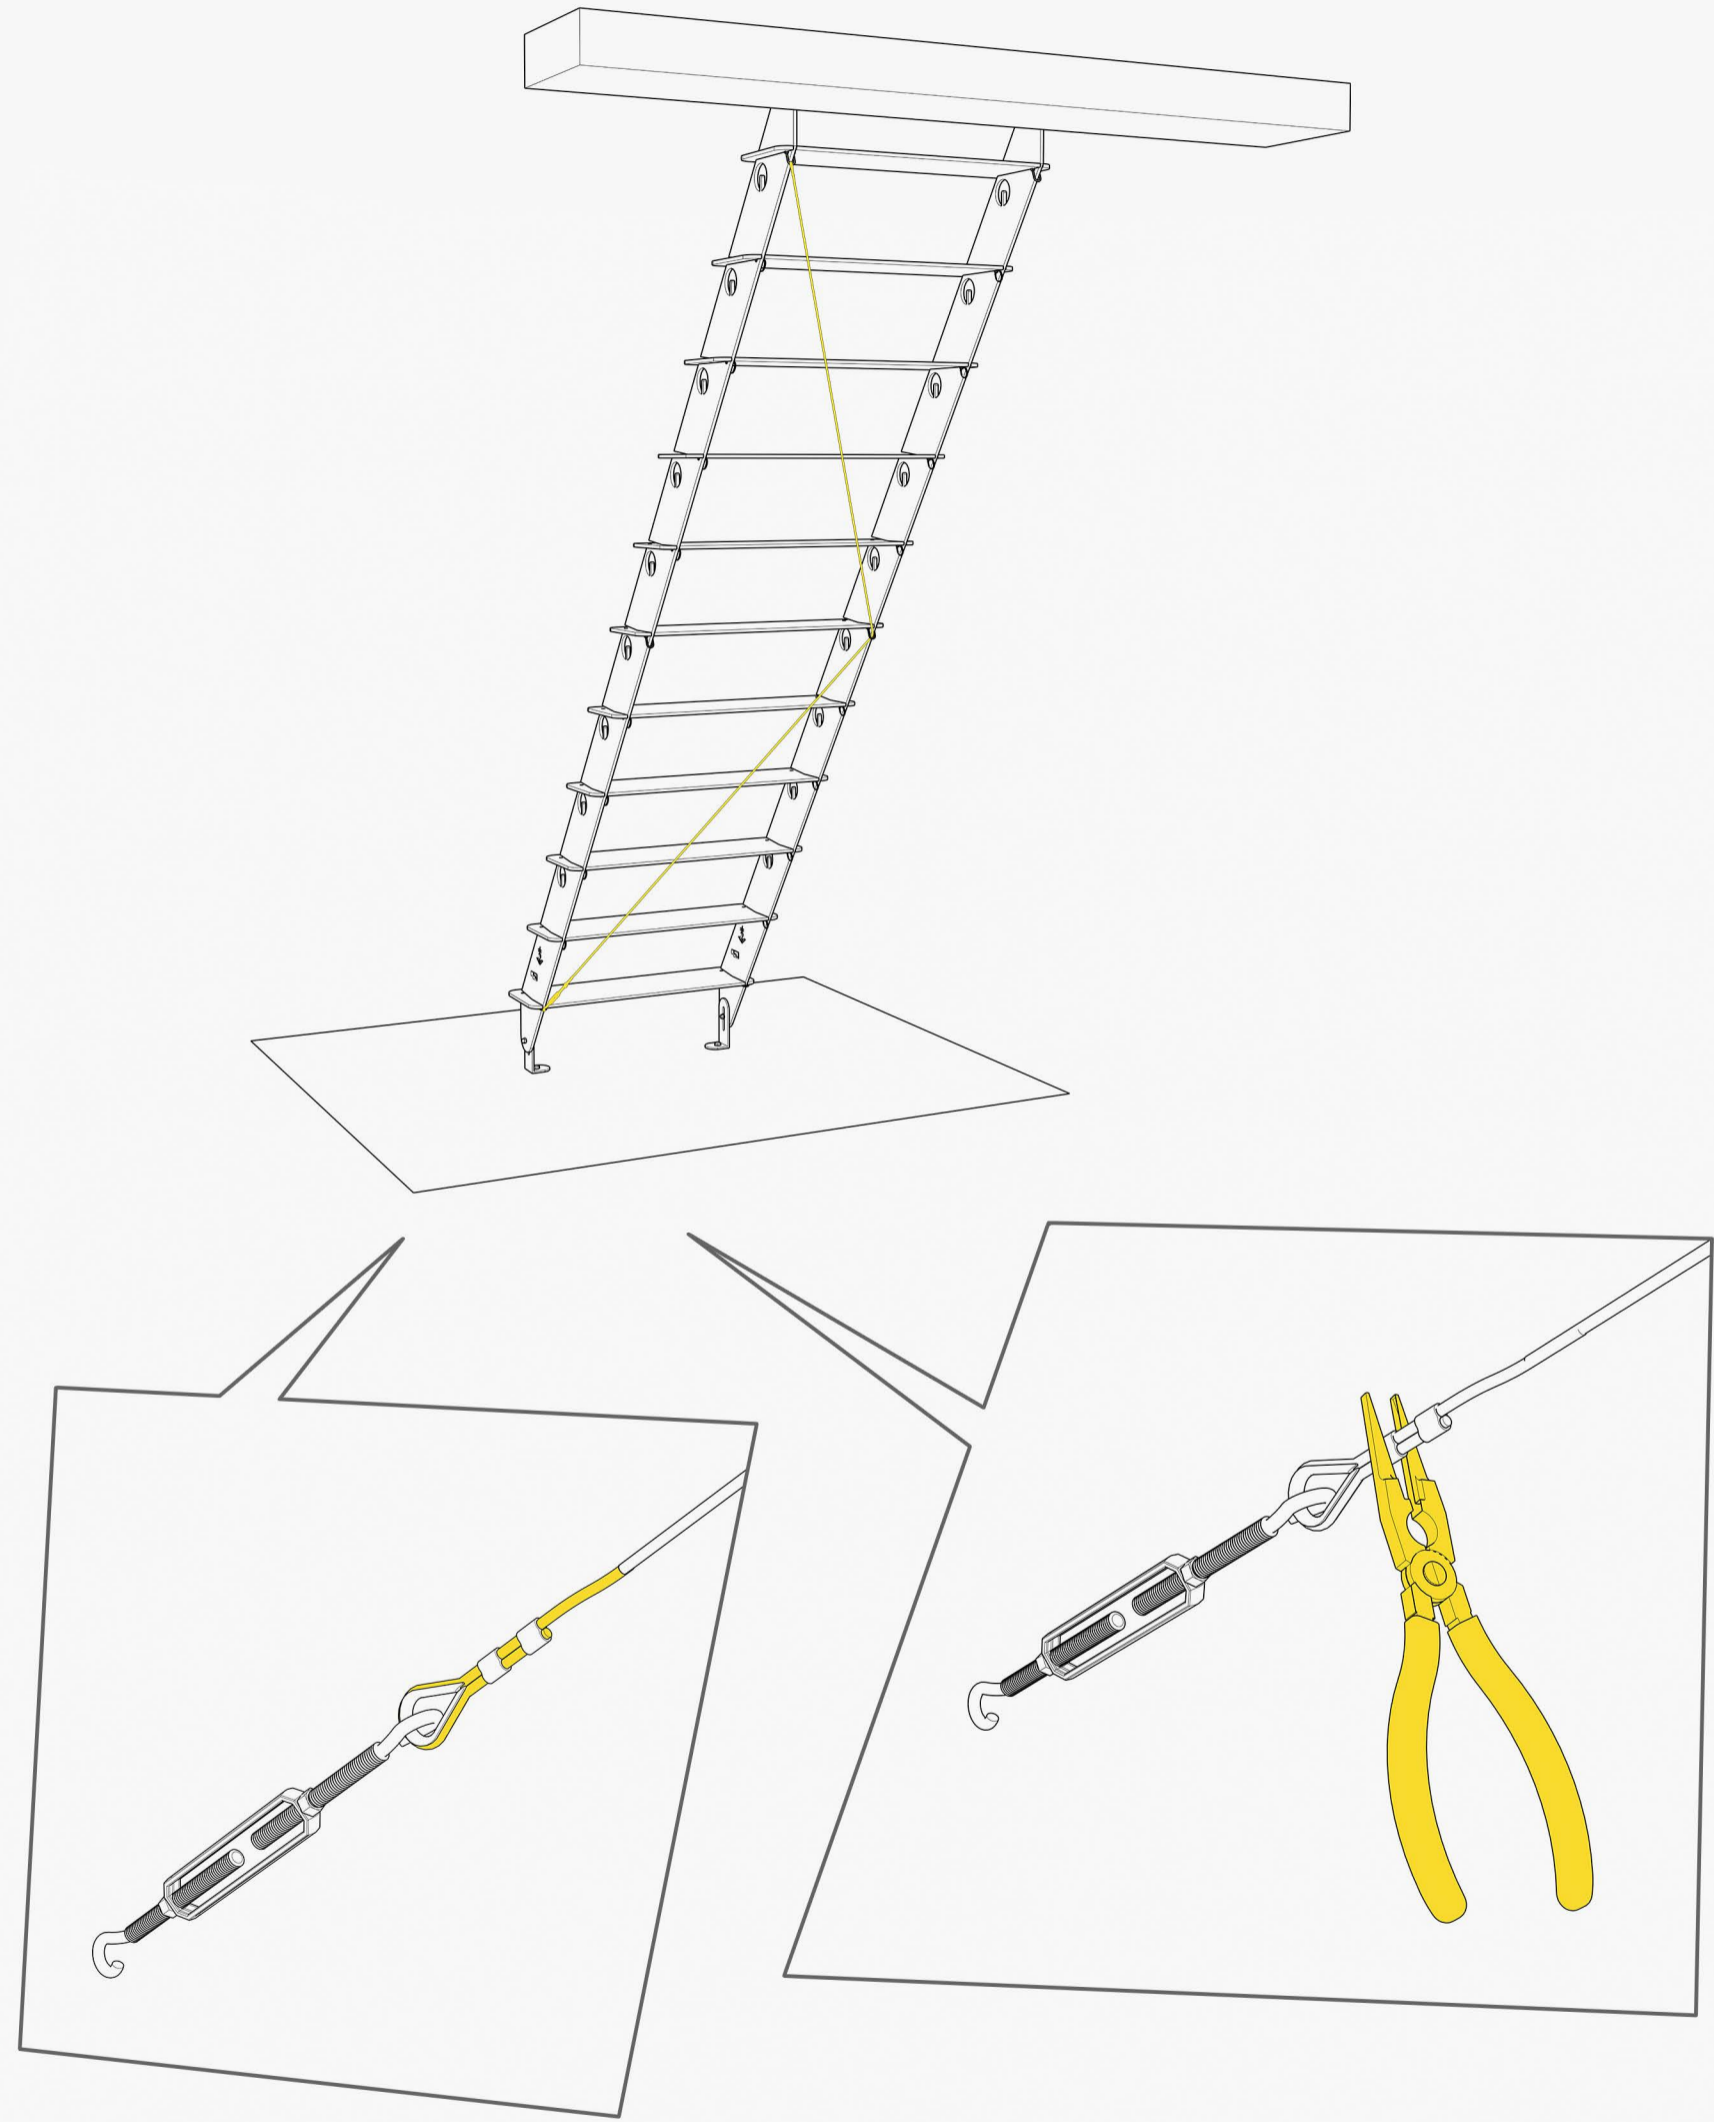

CLIMB IT! DESIGNED BY GERD STRENG
BUILT BY SPITZBART TREPPEN