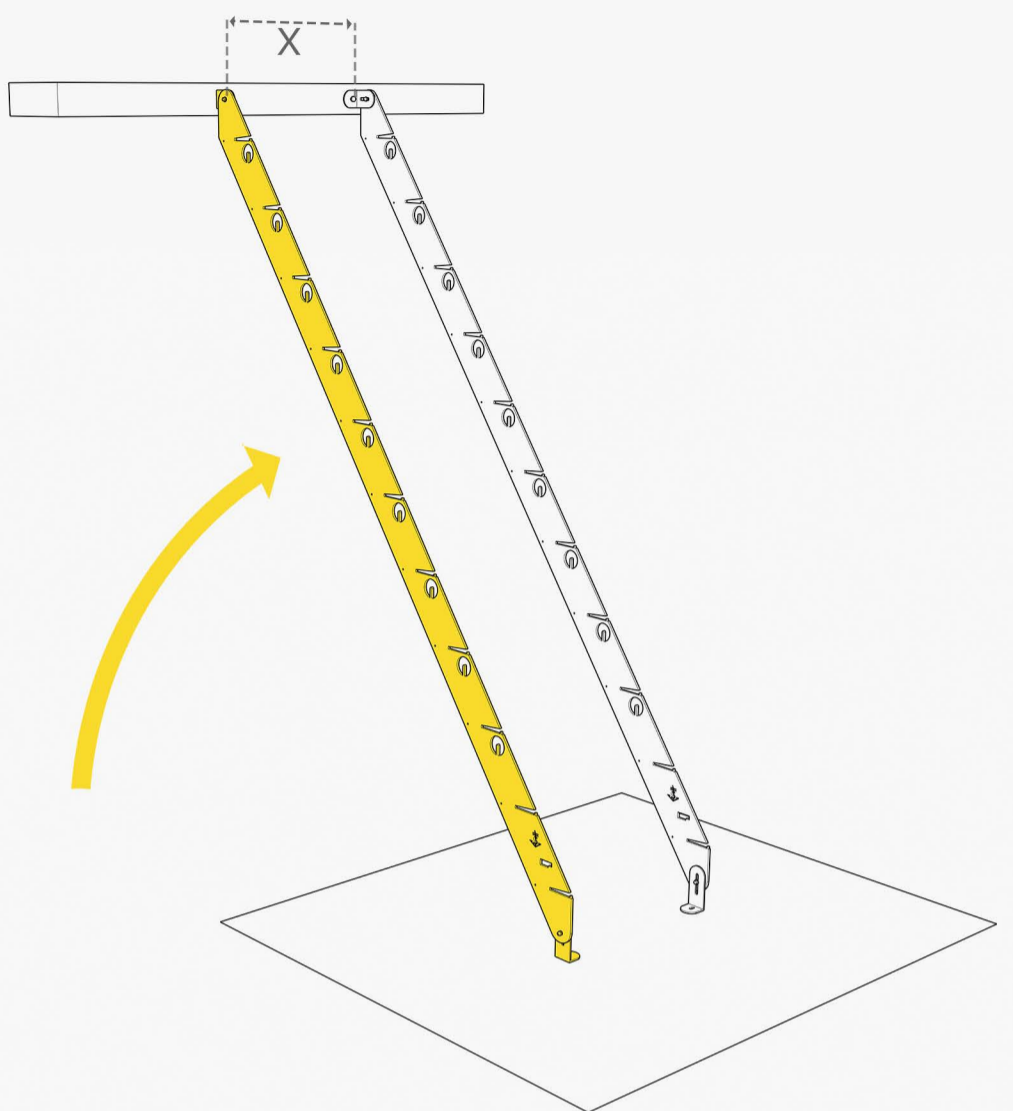

EDENSTAHLSEIL 2x

CLIMB IT! DESIGNED BY GERD STRENG
BUILT BY SPITZBART TREPPEN

CLIMB IT! DESIGNED BY GERD STRENG
BUILT BY SPITZBART TREPPEN

CLIMB IT! DESIGNED BY GERD STRENG
BUILT BY SPITZBART TREPPEN

CLIMB ITI DESIGNED BY GERD STRENG
BUILT BY SPITZBART TREPPEN