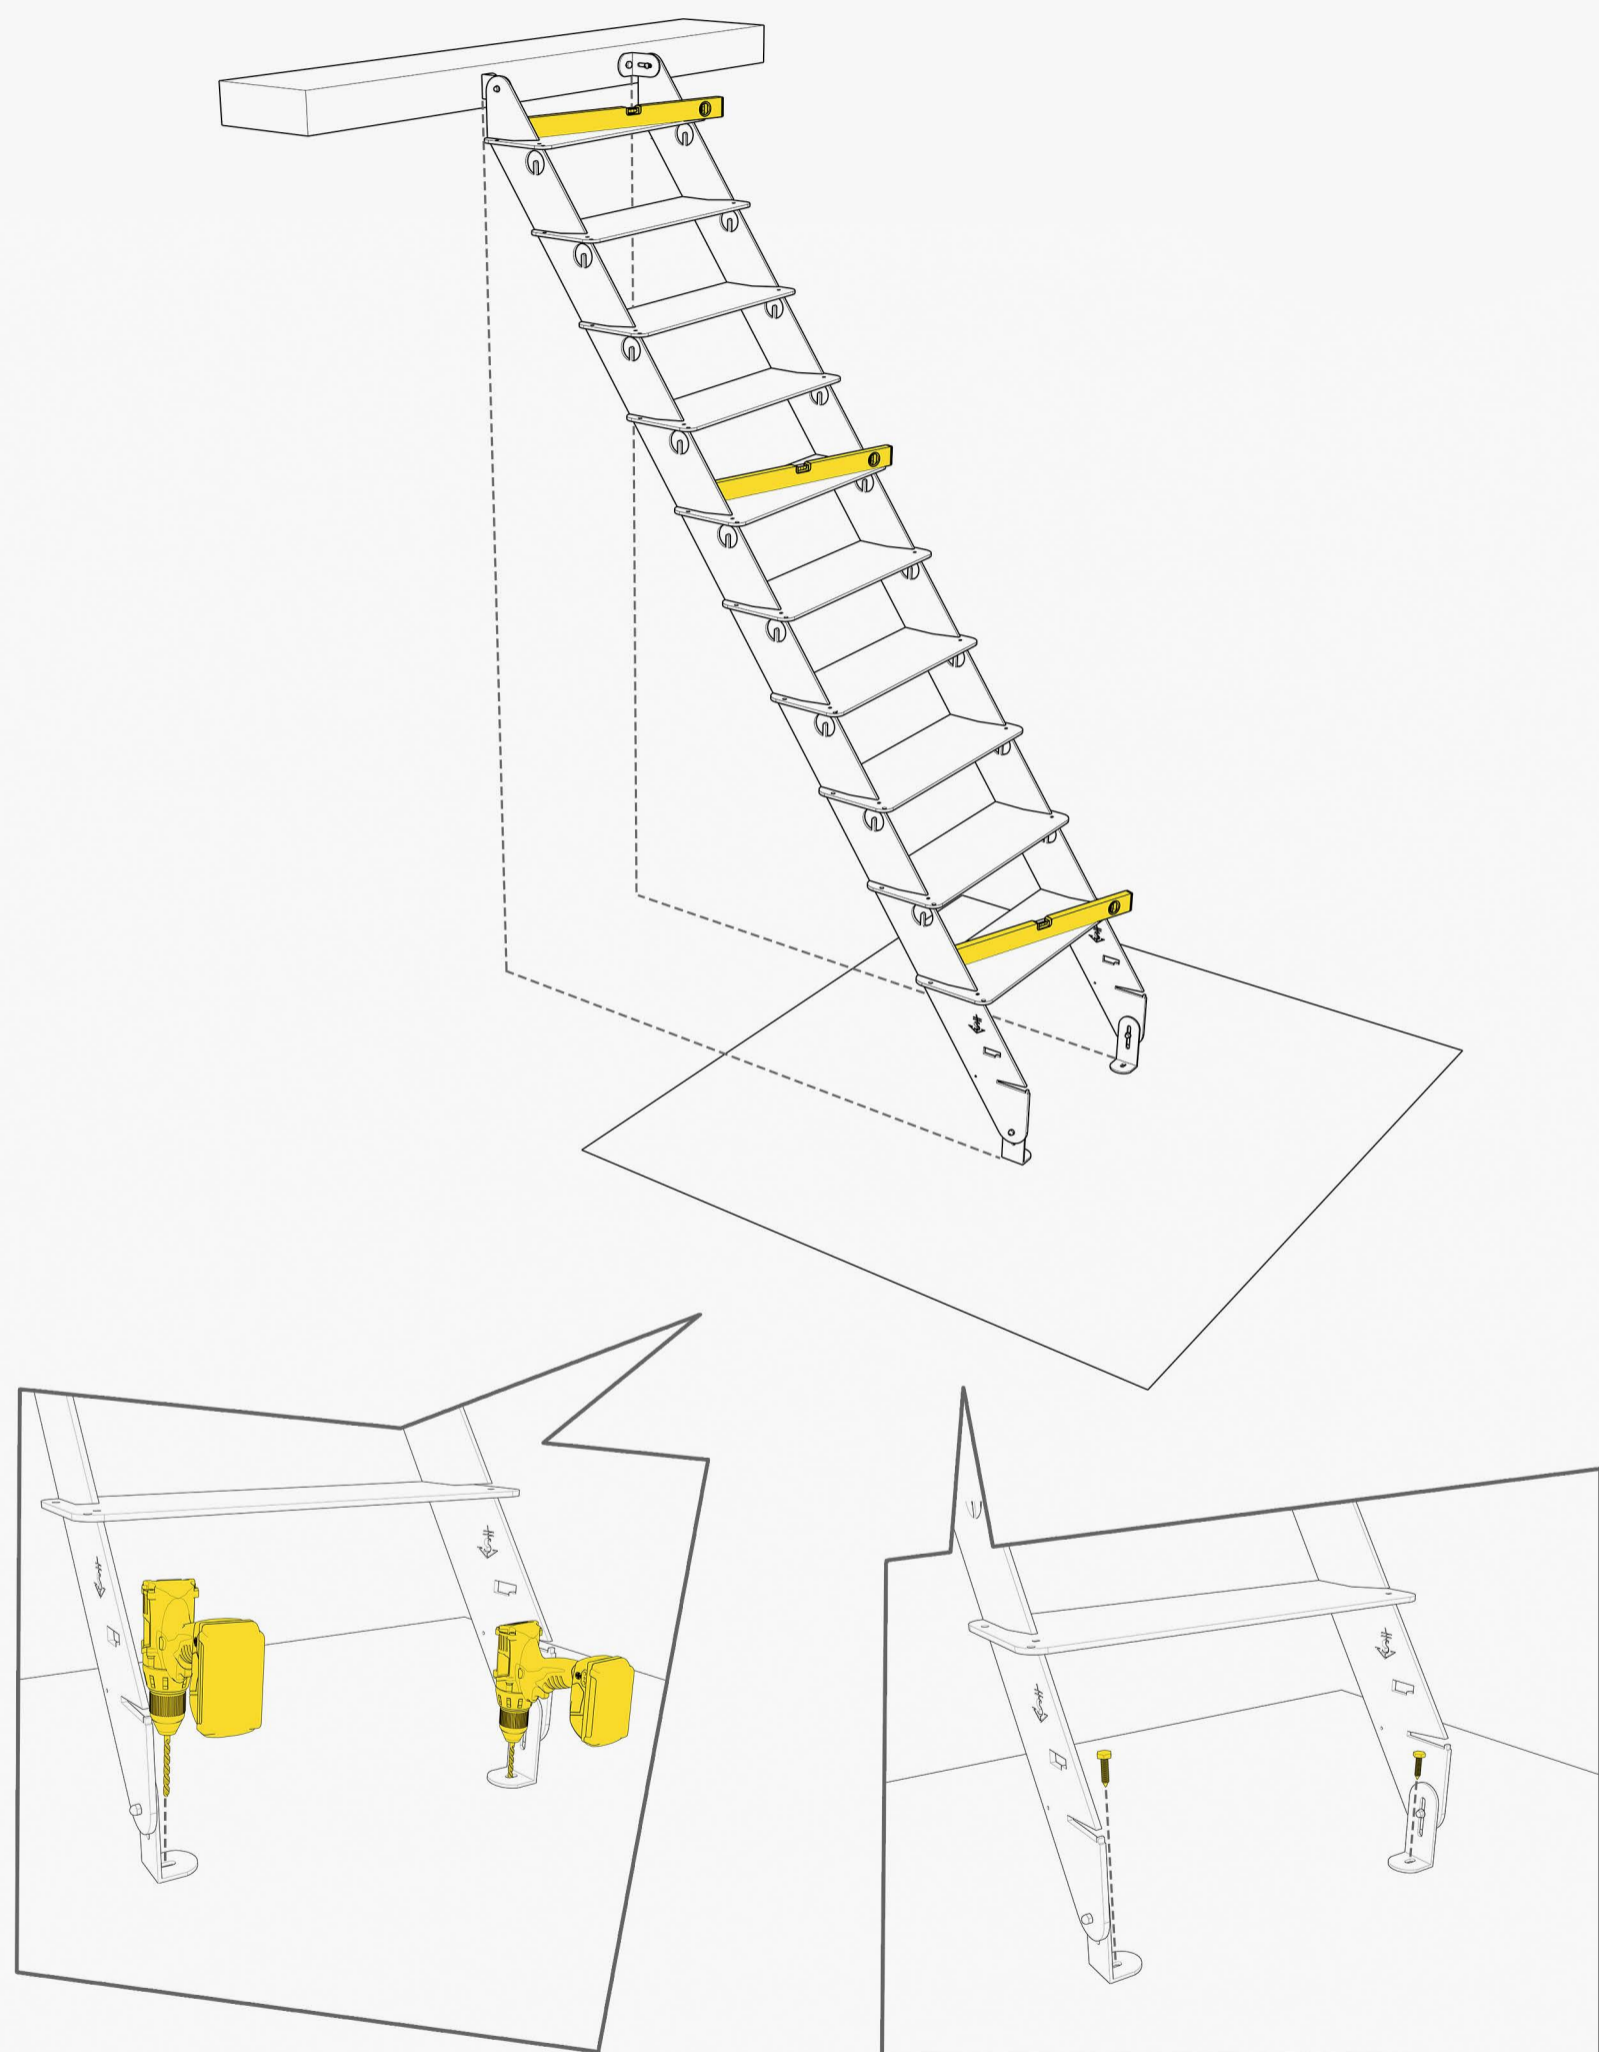

WASSERWAAGE

SCHRAUBEN-
SCHLÜSSEL

SCHLAGSCHRAUBER

FLACHZANGE

SCHRAUBENZIEHER
ALS HEBEL ZUM SPANNEN DER SEILSPANNNER

STAHLWINKEL 2x

STAHLWINKEL 2x

SCHRAUBE MIT
MUTTER 4x

SCHRAUBEN 4x

KAUSCHEN 4x

SCHÄKEL 6x

SPLINTE 16x

SEILKLEMME 4x

SEILSPANNER 4x

TRITTSSTUFEN 11x

SEITENWANGEN 2x

EDENSTAHLSEIL 2x

CLIMB IT! DESIGNED BY GERD STRENG
BUILT BY SPITZBART TREPPEN

CLIMB IT! DESIGNED BY GERD STRENG
BUILT BY SPITZBART TREPPEN

CLIMB IT! DESIGNED BY GERD STRENG
BUILT BY SPITZBART TREPPEN

CLIMB ITI DESIGNED BY GERD STRENG
BUILT BY SPITZBART TREPPEN