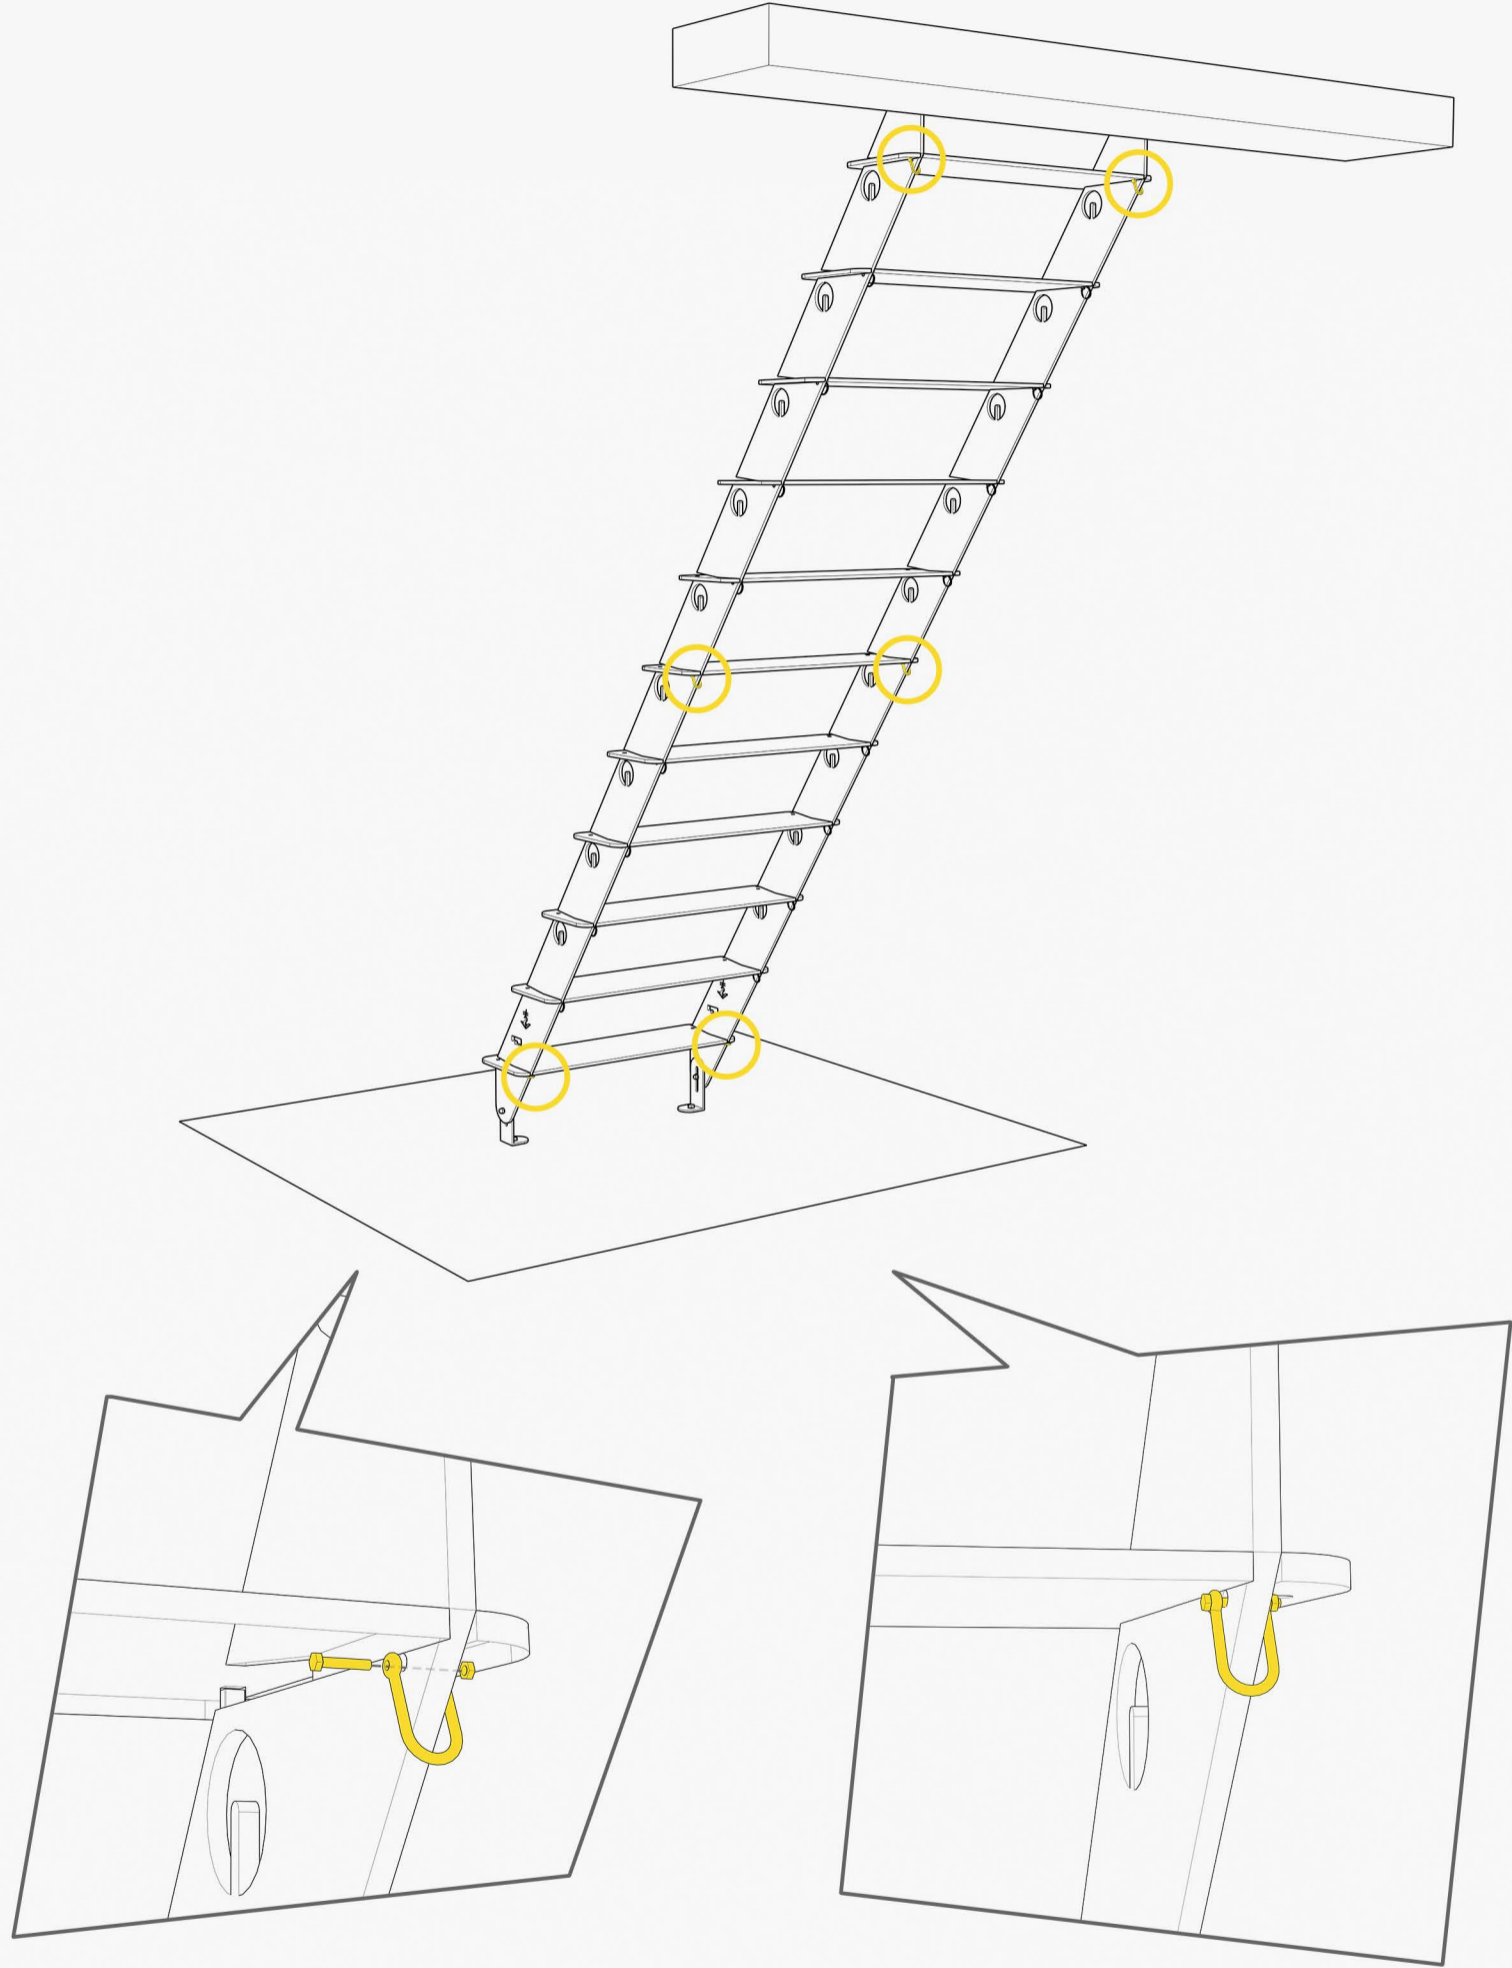

CLIMB ITI DESIGNED BY GERD STRENG
BUILT BY SPITZBART TREPPEN