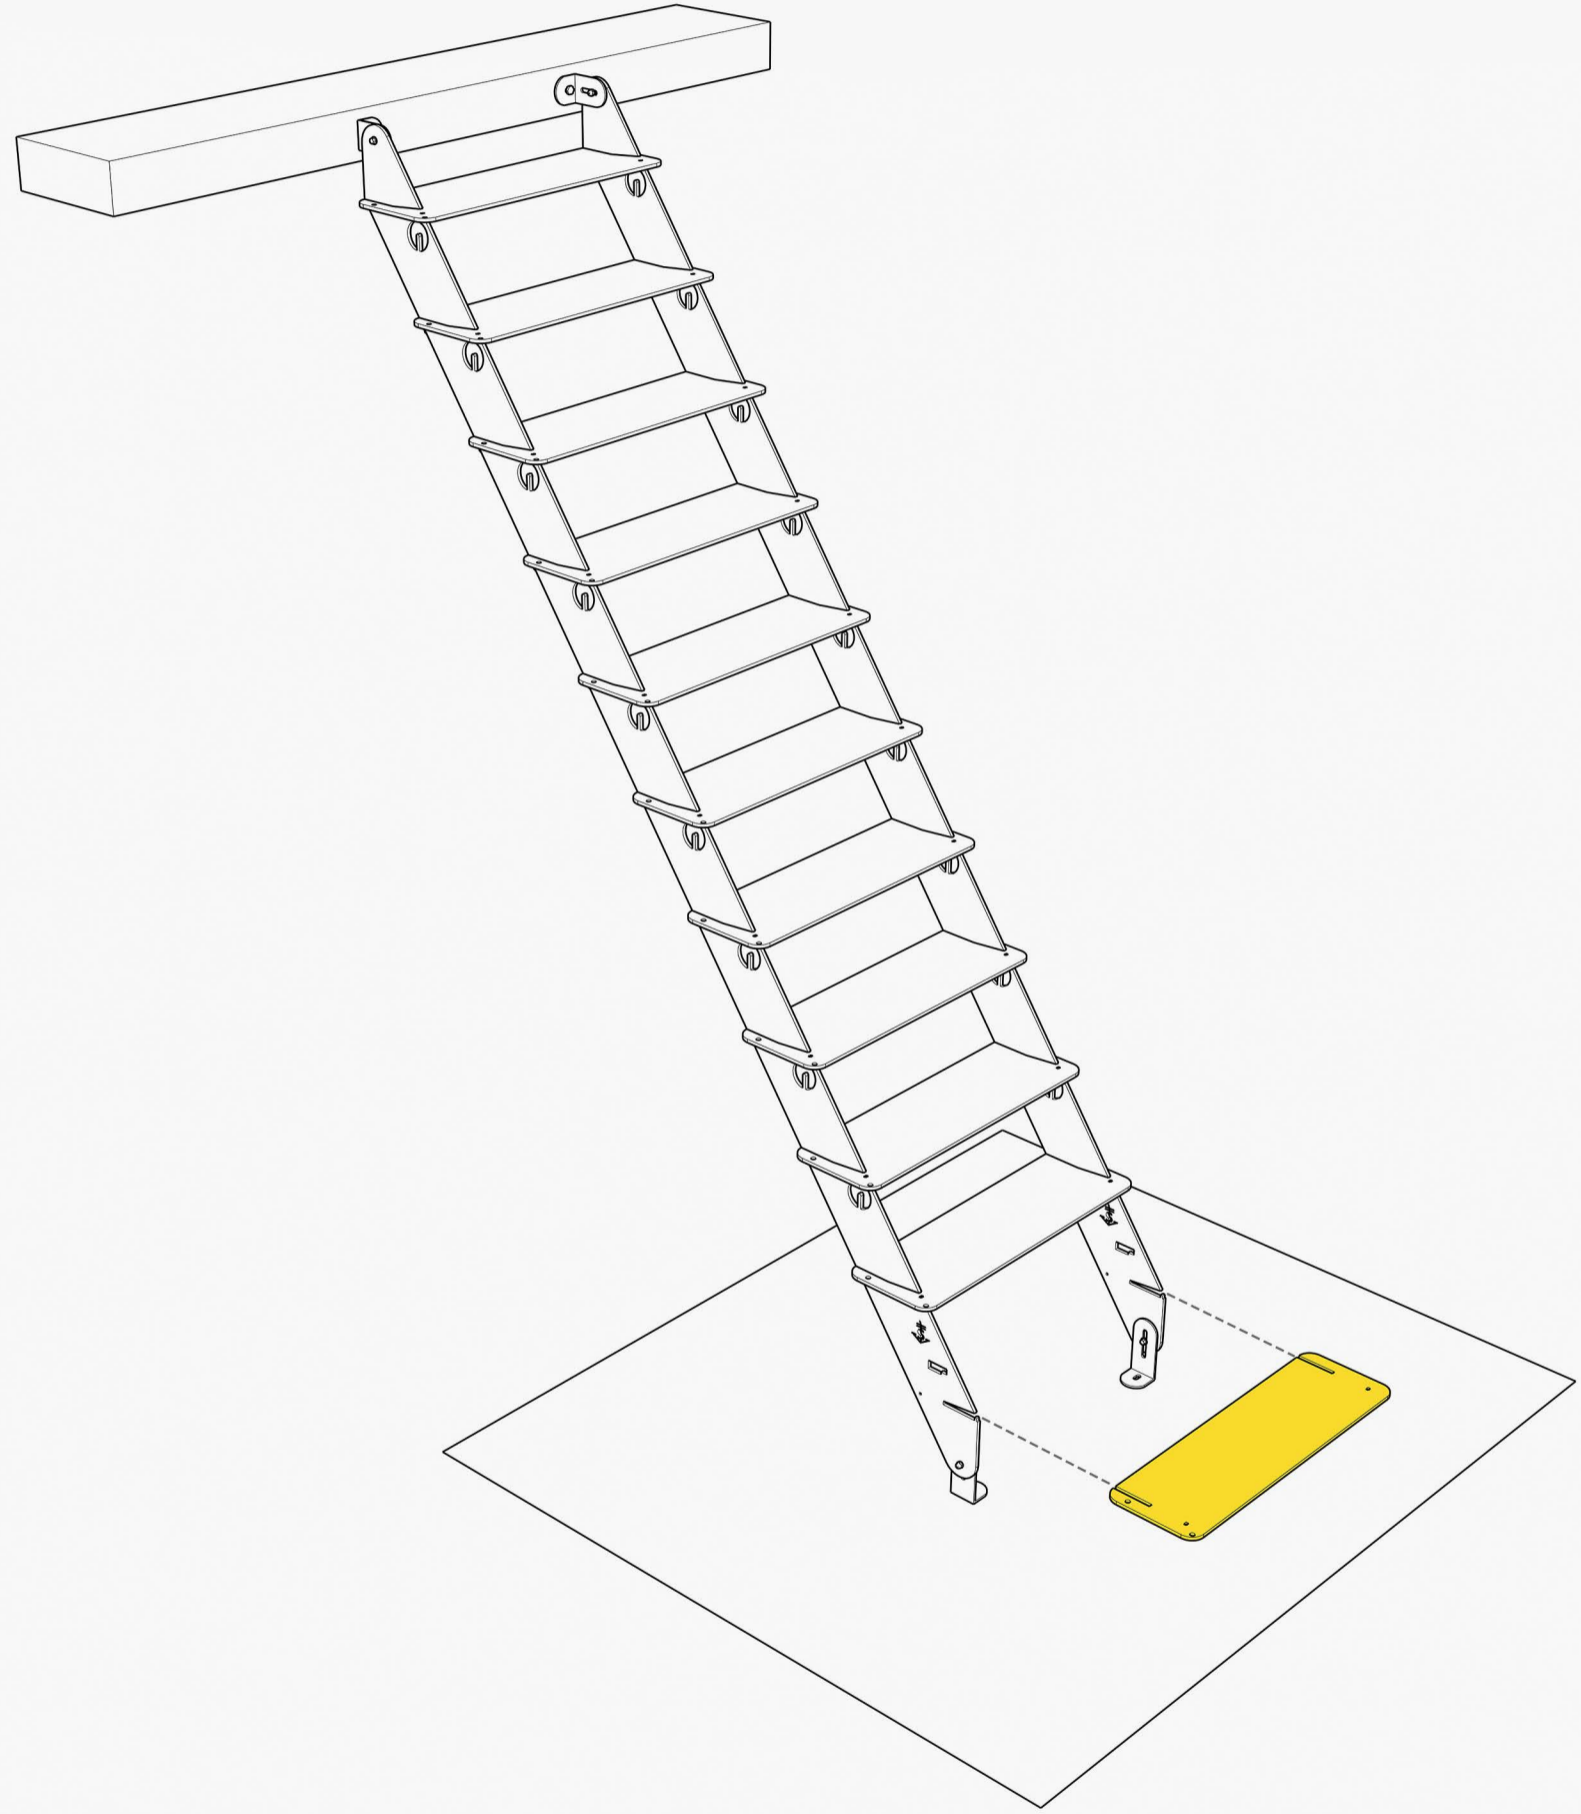

WASSERWAAGE

SCHRAUBEN-
SCHLÜSSEL

SCHLAGSCHRAUBER

FLACHZANGE

SCHRAUBENZIEHER
ALS HEBEL ZUM SPANNEN DER SEILSPANNNER

STAHLWINKEL 2x

STAHLWINKEL 2x

SCHRAUBE MIT
MUTTER 4x

EDENSTAHLSEIL 2x

CLIMB IT! DESIGNED BY GERD STRENG
BUILT BY SPITZBART TREPPEN

CLIMB IT! DESIGNED BY GERD STRENG
BUILT BY SPITZBART TREPPEN

CLIMB IT! DESIGNED BY GERD STRENG
BUILT BY SPITZBART TREPPEN

CLIMB ITI DESIGNED BY GERD STRENG
BUILT BY SPITZBART TREPPEN