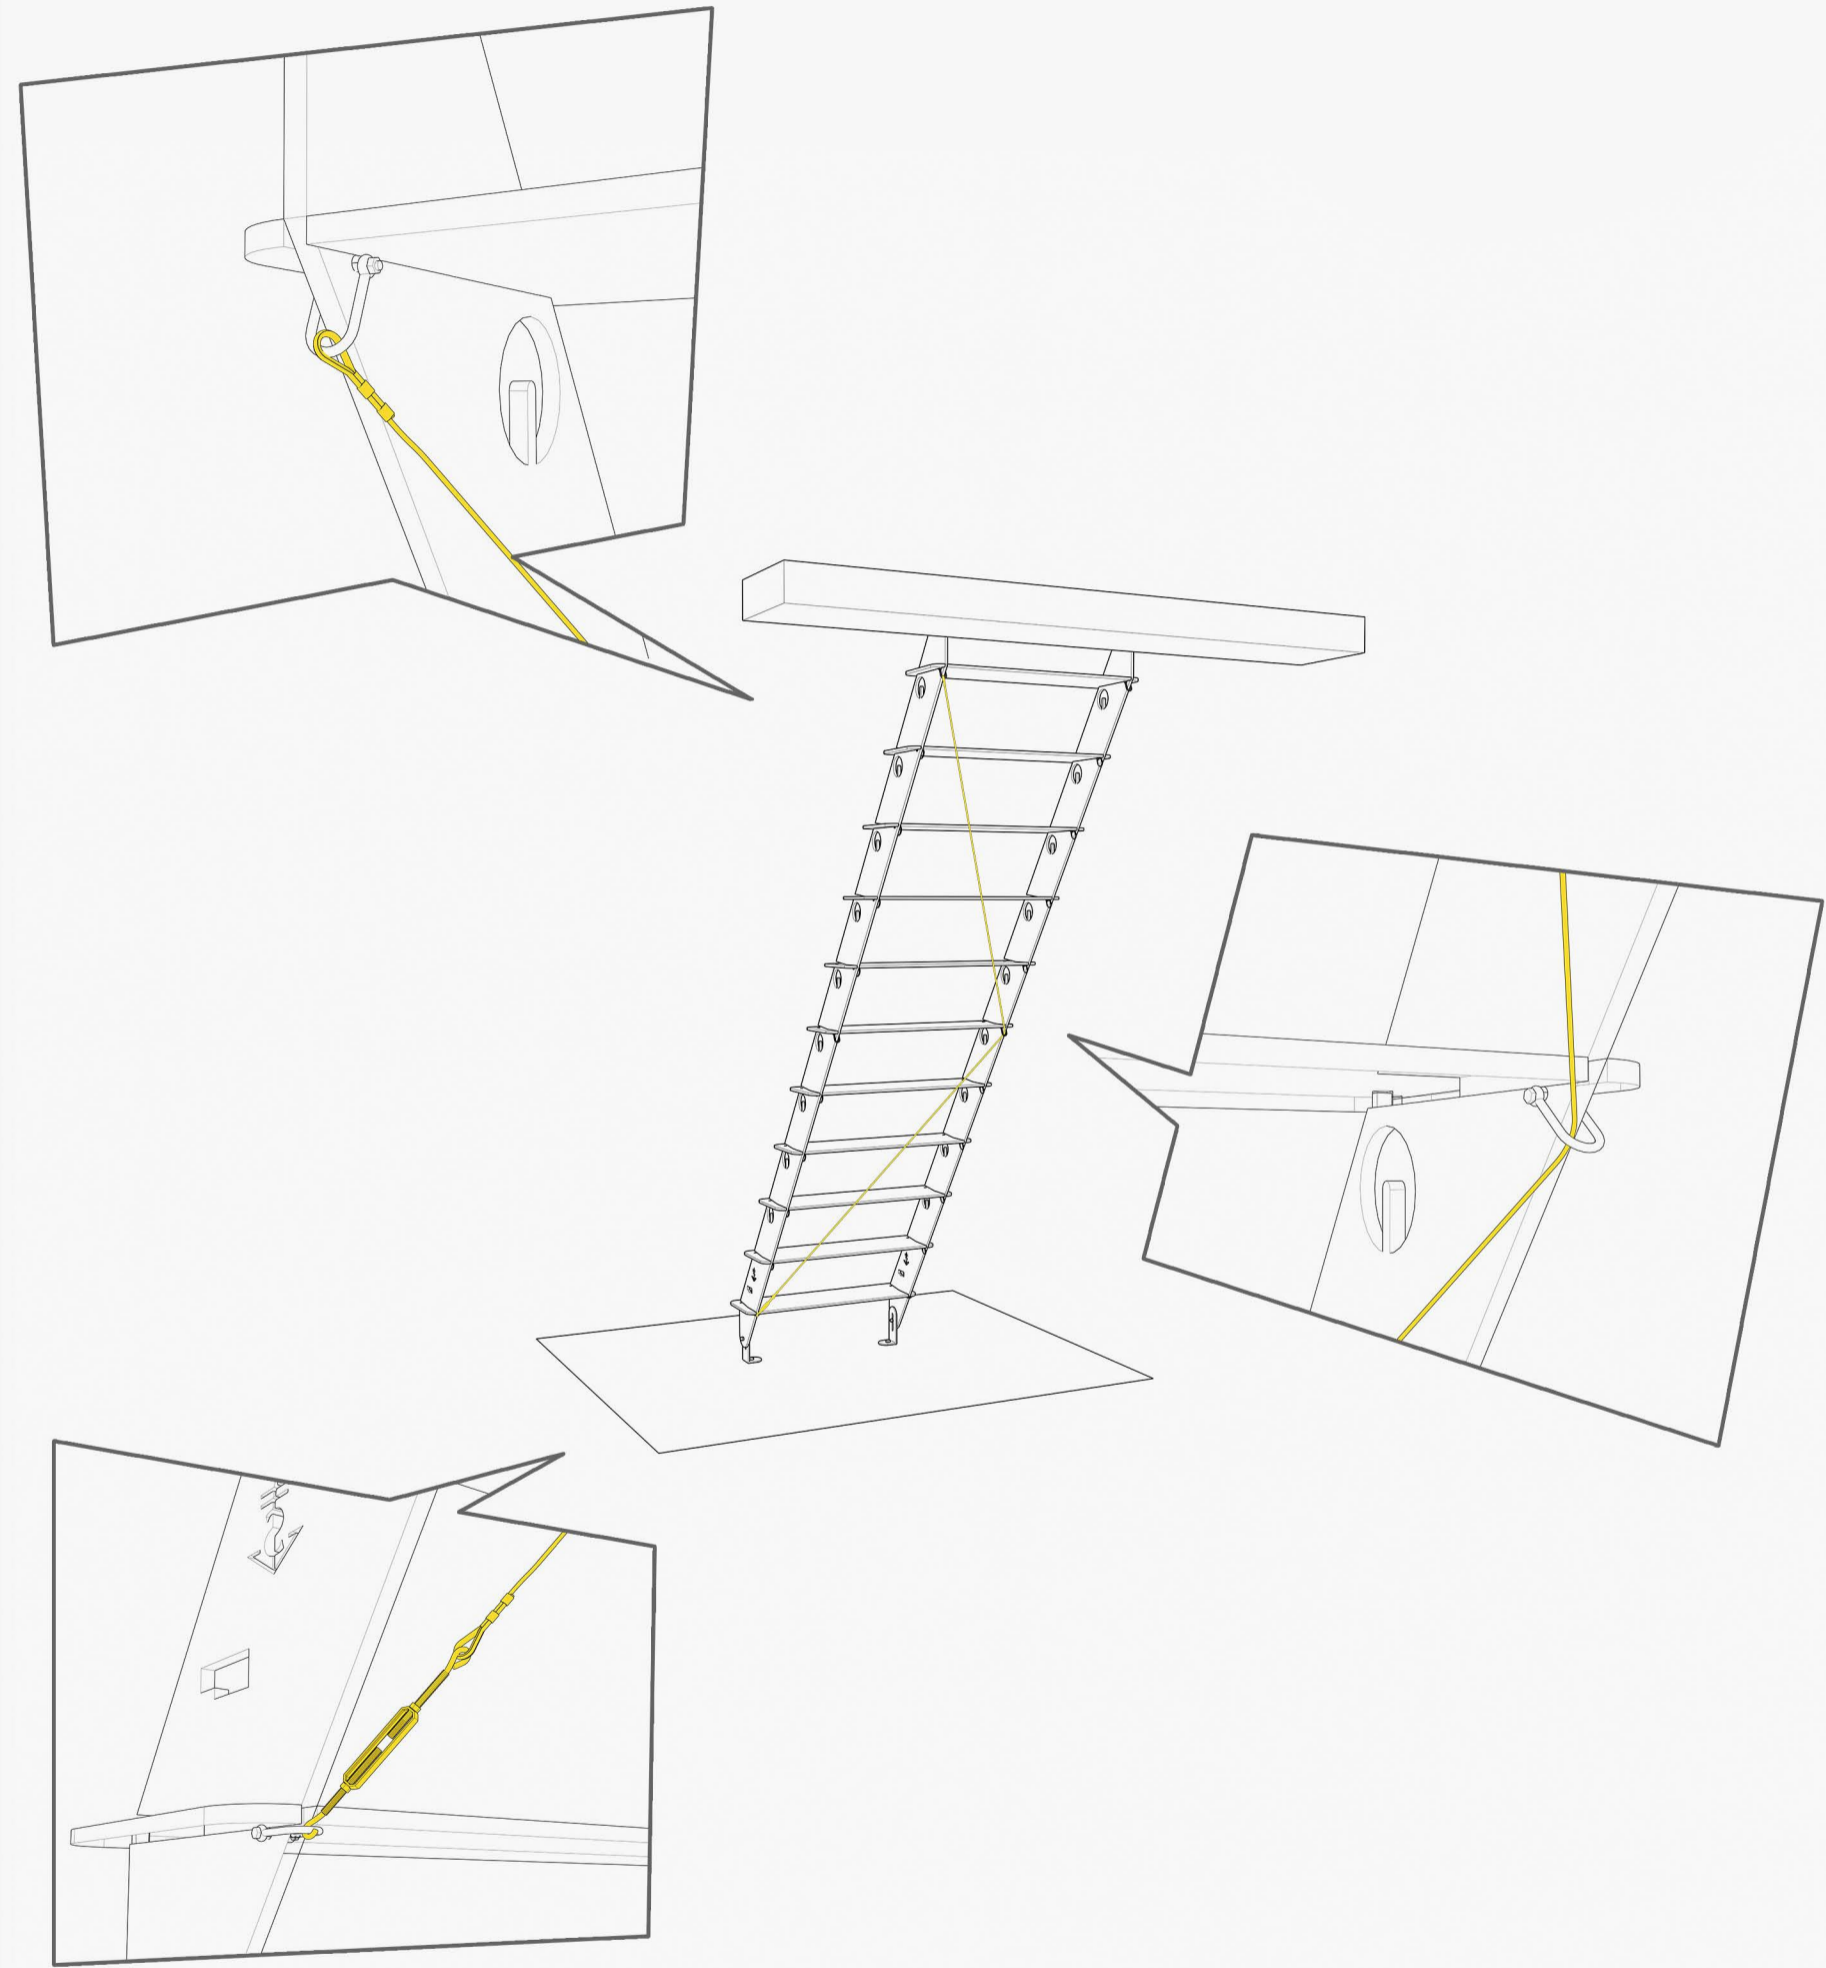

CLIMB IT! DESIGNED BY GERD STRENG
BUILT BY SPITZBART TREPPEN