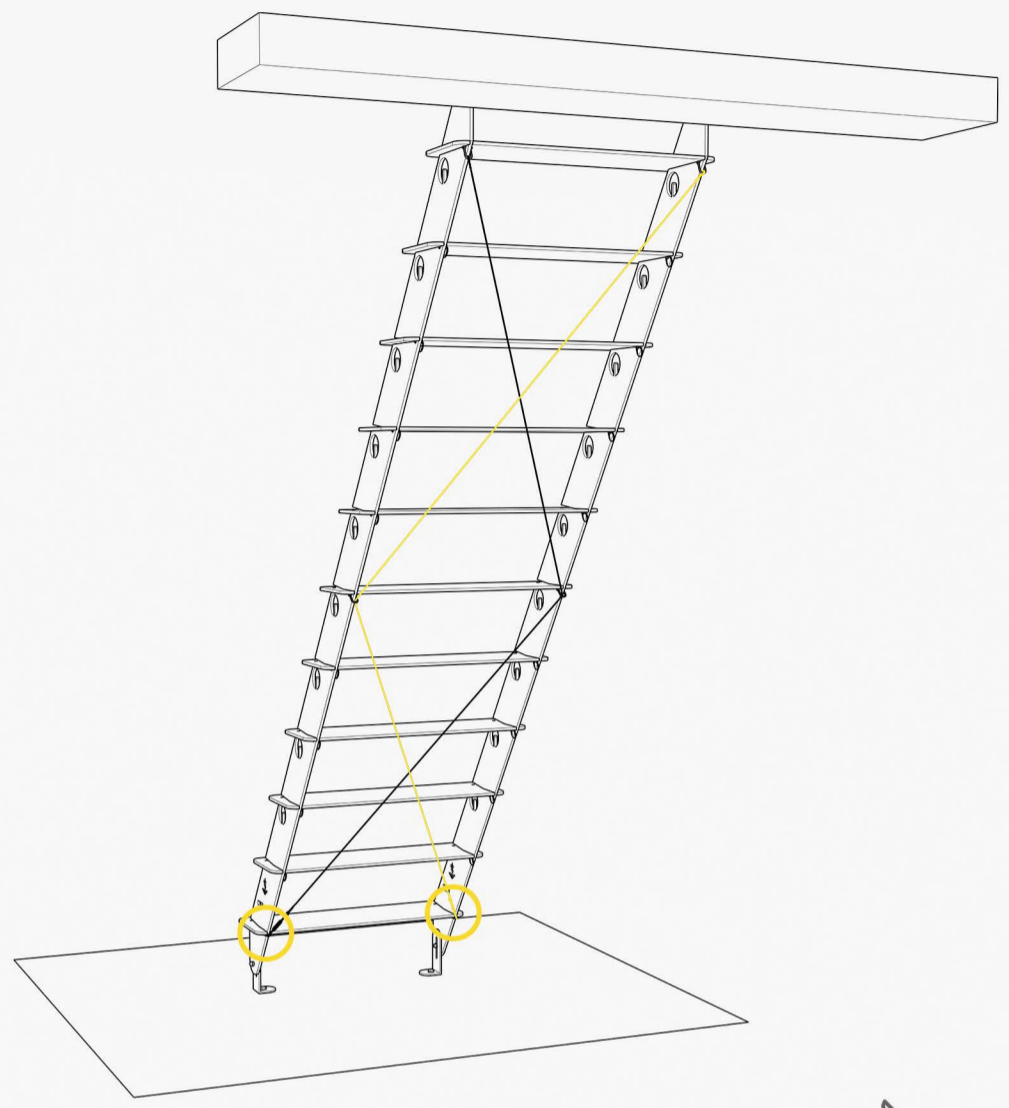

**CLIMB
IT!**
DESIGNED BY GERD STRENG
BUILT BY SPITZBART TREPPEN